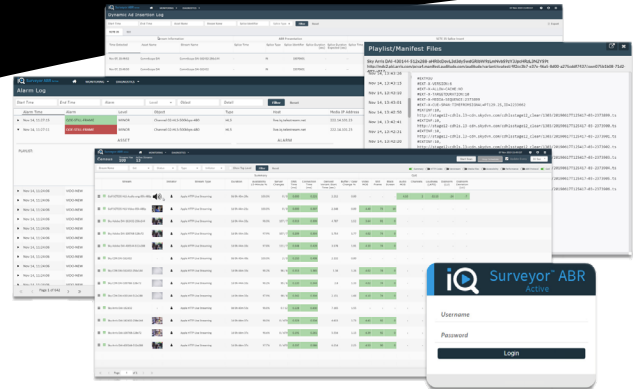

# Upgrade to State-of-the-Art Monitoring and Observability

Enjoy the Ultimate Birds Eye View at 60% Off and Complimentary Support

Surveyor TS

Surveyor ABR

For a limited time, retire your old probe for the latest in live IPTV and streaming services monitoring solutions. Trade up to one or more qualifying probes to receive immediate savings on a new Surveyor TS or Surveyor ABR.

**15% OFF**

- Hardware
- Base License
- Options

**60% OFF**

Monitoring Capacity

**1 Year**  
No Extra Cost

Probe Support

**Program Rules:**

- Requires ownership of one or more of the following prior models: Singulus, Geminus, IQMediaMonitor, Cricket IP/IP Plus, Cricket QAM, or iVMS.
- Incentive is available on new purchases of Surveyor TS or Surveyor ABR, full-size or compact appliances.
- The purchase order must be placed and accepted before December 31, 2024.
- Telestream decisions regarding this promotion are final and binding. Telestream reserves the right to change or cancel this program at any time.