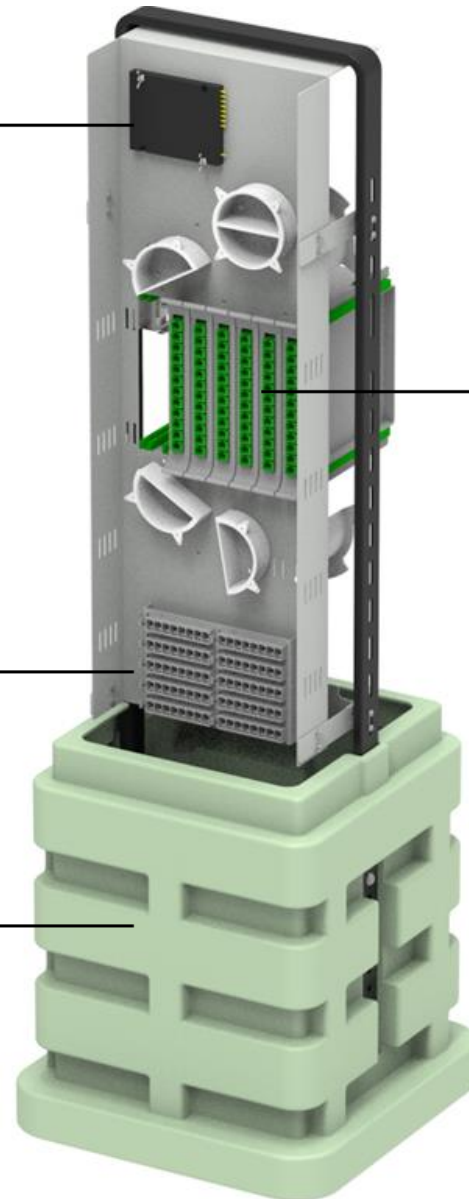

Provided by: Mega Hertz | 800-883-8839 | info@go2mhz.com | www.go2mhz.com

Pedestals

Fiber Pedestals Ordering PN

- **SA-PD-925** 9" diameter, 25" height, good for pop ups
 - 40ft Container: 768
 - 20ft Container: 384
 - Pallet Qty: 24
- **SA-PD-1236** 12*12*36 internal, HDPE, "I" Type bracket stake
 - 40ft Container:
 - 20ft Container:
 - Pallet Qty:
- **SA-PD-131126** 13*11*26 internal, HDPE, "H" Type bracket stake
 - 40ft Container:
 - 20ft Container:
 - Pallet Qty:

Fiber Pedestals

- **SA-PD-141446** 14.56" x 14.56" x 46.85" Pedestal, empty, with metal bracket only.

- 40ft Container: 768
- 20ft Container: 384
- Pallet Qty: 24

- **SA-PD-141446-A** 14.56" x 14.56" x 46.85" Pedestal, hex lock, with six splice trays for max 144f splice capacity. Splice trays can be customized.

- 40ft Container:
- 20ft Container:
- Pallet Qty:

- **SA-PD-141446-B** 14.56" x 14.56" x 46.85" Pedestal, hex lock, with Technicity SA-FAT series pre-installed

- 40ft Container:
- 20ft Container:
- Pallet Qty:

NEW SureAlign Mini FDH Pedestal

1:32 box type splitter
1:8, 1:12, 1:16 options

One-Piece Fiber Splice Tray,
7 trays, 12 ports

Parking Lot
80 spots

SA-PD-141446
Pedestal

SureAlign Mini FDH in Pedestal Proposal