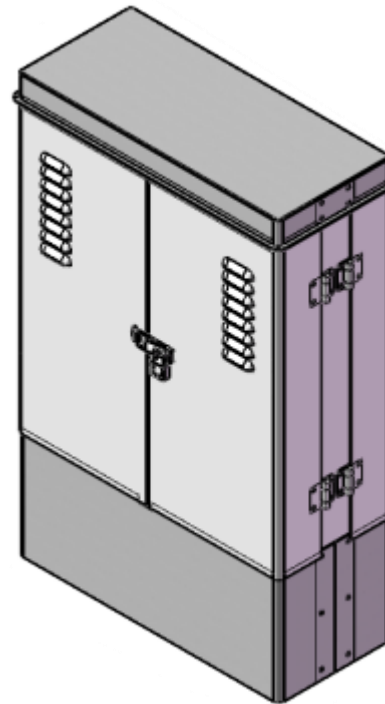

Fiber Pedestals

- **SA-PD-141446** 14.56" x 14.56" x 46.85" Pedestal, empty, with metal bracket only.

- 40ft Container: 768
- 20ft Container: 384
- Pallet Qty: 24

- **SA-PD-141446-A** 14.56" x 14.56" x 46.85" Pedestal, hex lock, with six splice trays for max 144f splice capacity. Splice trays can be customized.

- 40ft Container:
- 20ft Container:
- Pallet Qty:

- **SA-PD-141446-B** 14.56" x 14.56" x 46.85" Pedestal, hex lock, with Technicity SA-FAT series pre-installed

- 40ft Container:
- 20ft Container:
- Pallet Qty:

NEW SureAlign Mini FDH Pedestal

1:32 box type splitter
1:8, 1:12, 1:16 options

One-Piece Fiber Splice Tray,
7 trays, 12 ports

Parking Lot
80 spots

SA-PD-141446
Pedestal

SureAlign Mini FDH in Pedestal Proposal

Fiber Pedestals

- **SA-PD-141446-C** 14.56" x 14.56" x 46.85" Pedestal, hex lock, with Technity FOSC pre-installed
 - 40ft Container:
 - 20ft Container:
 - Pallet Qty:

Need something new?

Determine opportunity
Provide docs or data sheet