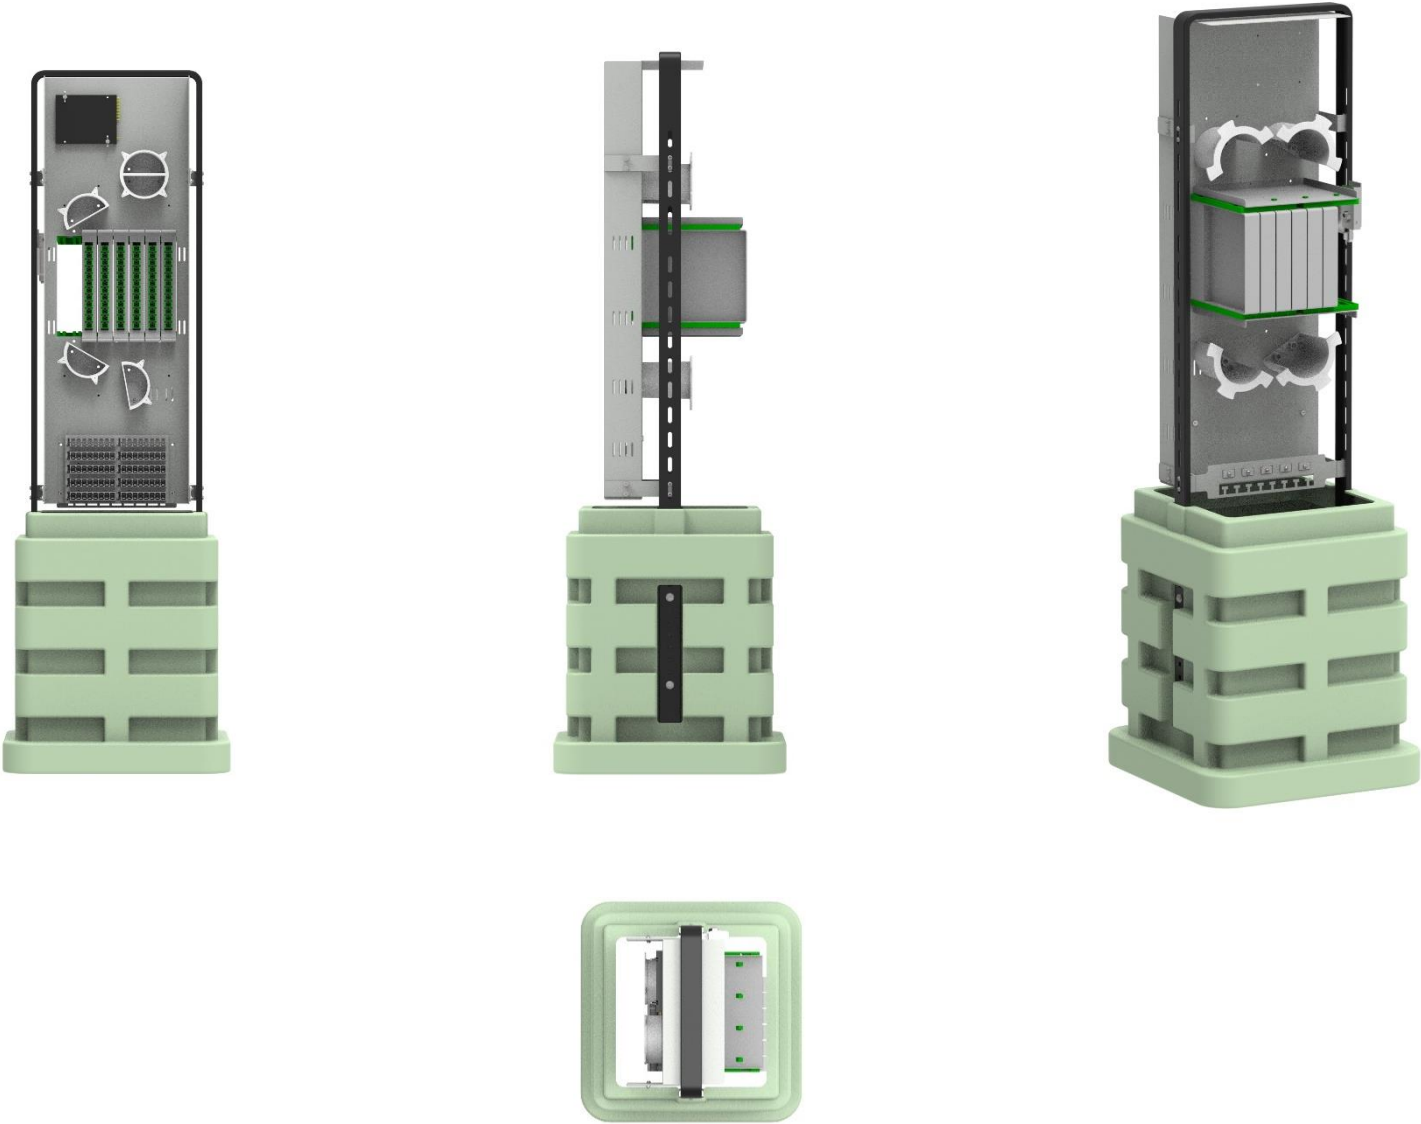

Fiber Pedestals

- **SA-PD-141446** 14.56" x 14.56" x 46.85" Pedestal, empty, with metal bracket only.

- 40ft Container: 768
- 20ft Container: 384
- Pallet Qty: 24

- **SA-PD-141446-A** 14.56" x 14.56" x 46.85" Pedestal, hex lock, with six splice trays for max 144f splice capacity. Splice trays can be customized.

- 40ft Container:
- 20ft Container:
- Pallet Qty:

- **SA-PD-141446-B** 14.56" x 14.56" x 46.85" Pedestal, hex lock, with Technicity SA-FAT series pre-installed

- 40ft Container:
- 20ft Container:
- Pallet Qty:

NEW SureAlign Mini FDH Pedestal

1:32 box type splitter
1:8, 1:12, 1:16 options

One-Piece Fiber Splice Tray,
7 trays, 12 ports

Parking Lot
80 spots

SA-PD-141446
Pedestal

SureAlign Mini FDH in Pedestal Proposal

Fiber Pedestals

- **SA-PD-141446-C** 14.56" x 14.56" x 46.85" Pedestal, hex lock, with Technity FOSC pre-installed
 - 40ft Container:
 - 20ft Container:
 - Pallet Qty:

Need something new?

Determine opportunity
Provide docs or data sheet