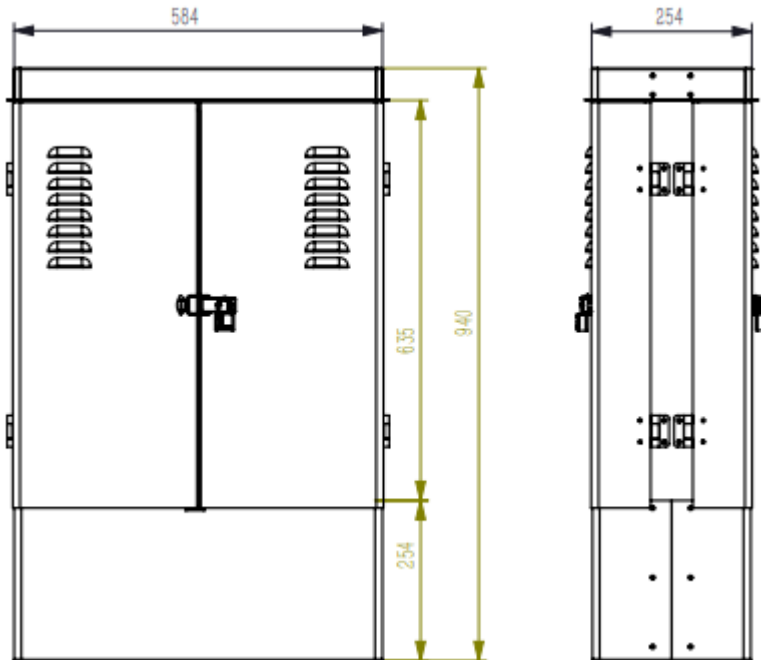

Fiber Pedestals

- **SA-PD-141446** 14.56" x 14.56" x 46.85" Pedestal, empty, with metal bracket only.

- 40ft Container: 768
- 20ft Container: 384
- Pallet Qty: 24

- **SA-PD-141446-A** 14.56" x 14.56" x 46.85" Pedestal, hex lock, with six splice trays for max 144f splice capacity. Splice trays can be customized.

- 40ft Container:
- 20ft Container:
- Pallet Qty:

- **SA-PD-141446-B** 14.56" x 14.56" x 46.85" Pedestal, hex lock, with Technicity SA-FAT series pre-installed

- 40ft Container:
- 20ft Container:
- Pallet Qty:

NEW SureAlign Mini FDH Pedestal

1:32 box type splitter
1:8, 1:12, 1:16 options

One-Piece Fiber Splice Tray,
7 trays, 12 ports

Parking Lot
80 spots

SA-PD-141446
Pedestal

SureAlign Mini FDH in Pedestal Proposal

Fiber Pedestals

- **SA-PD-141446-C** 14.56" x 14.56" x 46.85" Pedestal, hex lock, with Technity FOSC pre-installed
 - 40ft Container:
 - 20ft Container:
 - Pallet Qty:

Need something new?

Determine opportunity
Provide docs or data sheet