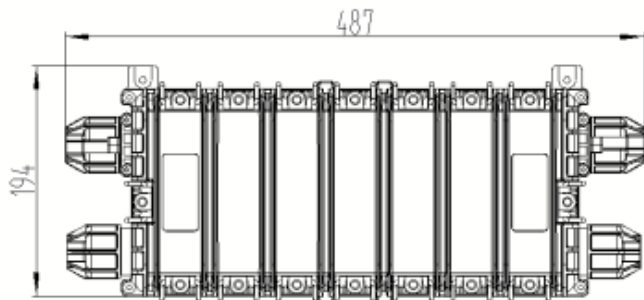

Model	Max splice capacity	Cable port	No. of splice trays/type	Max splice capacity
SA-FOSC-1142	72F	4 round ports for 10-18mm cable 2x2 Inline ports	3 pcs @ 24 ea.	72F
SA-FOSC-1343	288F	4 round ports for 10-18mm cable	6 pcs @ 48 ea.	288F

SureAlign: SA-FOSC-1142 Details

Model No.	SA-FOSC-1142
Style	In-line/ Horizontal
Dimensions	487(L)×194(W)×118(H) mm
Weight (kg)	3.5 - 4.0
Material	PP+GF
Sealing Type	Mechanical Seal
Protection Grade	IP68
Cable ports	4
Cable diameter	Φ 10-18 mm
Fiber Splice Capacity	72
Tray Capacity	24
Tray Count	3
Application	Aerial mounting, Manhole mounting, Wall mounting and underground

SureAlign: SA-FOSC-1343 Details

Model No.	SA-FOSC-1343
Style	In-line/ Horizontal
Dimensions	525(L)×200(W)×151(H) mm
Weight (kg)	3.5 - 4.0
Material	PP+GF
Sealing Type	Mechanical Seal
Protection Grade	IP68
Cable ports	4
Cable diameter	Φ 10-18 mm
Fiber Splice Capacity	288
Tray Capacity	48
Tray Count	6
Application	Aerial mounting, Manhole mounting, Wall mounting and underground

SA-FOSC-2372, 288 Fiber, Mechanical Seal

Key Specification

Dimension	610×Φ260	Weight	4 ~ 4.5Kg
Material	PP+GF	Protection level	IP68
No of entry cable	1*Oval+6*Round	Installation mode	Pole/Aerial/Manhole
Cable diameter	Oval port: Φ10mm ~ 22mm Round port : Φ8mm ~ 18mm	Single tray	24F
		Max capacity	288F