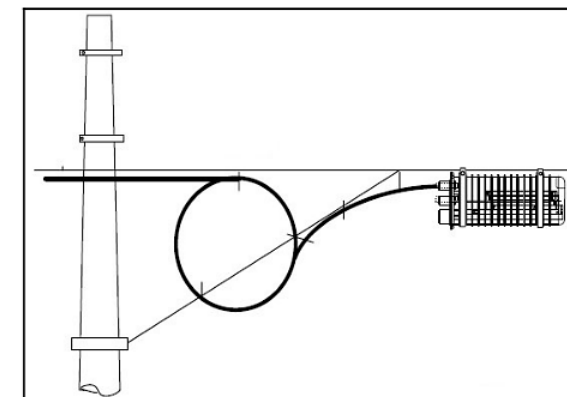

SA-FOSC-2151, 72 Fiber, Mechanical Seal

Key Specification

Dimension	395×Φ225	Weight	3.0Kg
Material	PP+GF	Protection level	IP68
No of entry cable	5 Round ports	Splice tray	12F
Cable diameter	Oval port: Φ8mm ~ 18mm Branch port : Φ8mm ~ 18mm	Max splicing capacity	72F
Sealing mode	Mechanical	Installation mode	Pole/Aerial/Manhole

SA-FOSC-2372, 288 Fiber, Mechanical Seal

Key Specification

Dimension	610×Φ260	Weight	4 ~ 4.5Kg
Material	PP+GF	Protection level	IP68
No of entry cable	1*Oval+6*Round	Installation mode	Pole/Aerial/Manhole
Cable diameter	Oval port: Φ10mm ~ 22mm Round port : Φ8mm ~ 18mm	Single tray	24F
		Max capacity	288F

SA-FOSC-2492, 648 Fiber, Mechanical Seal

Key Specification

Dimension	660×265mm	Weight	7.5 ~ 8.0Kg
Material	PP+GF	Protection level	IP68
No of entry cable	1*Oval+7*Round +2*drop port	Installation mode	Pole/Aerial/Wall
Cable diameter	1*Oval port: Φ 10mm ~ 22mm	Splice tray	24F/12F/6F
	7*Round port : Φ 8mm ~ 18mm 2*Drop port : Φ 2*3mm	Max capacity	648F

[Aerial Installation]

SA-FOSC-3382, 288 Splices, Gel Seal

Available Q1-2024

Key Specification

Dimension	610×Φ260	Weight	4 ~ 4.5Kg
Material	PP+GF	Protection level	IP68
No of entry cable	1*Oval+6*Round	Installation mode	Pole/Aerial/Manhole
Cable diameter	Oval port: Φ10mm ~ 22mm Round port : Φ8mm ~ 18mm	Single tray	24F
		Max capacity	288F