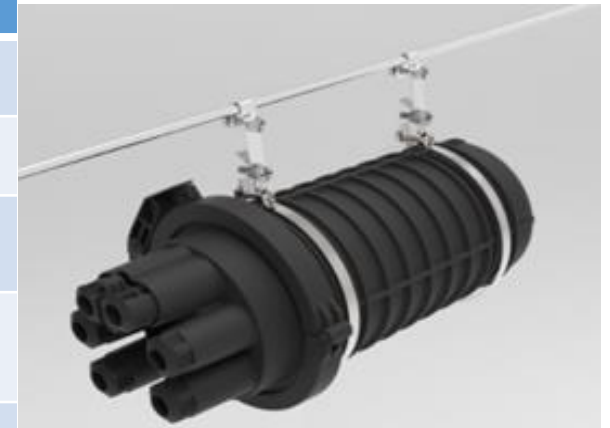

SA-FOSC-2141, 48 Fiber, Mechanical Seal

Key Specification

Dimension	342×Φ183	Weight	1.5Kg
Material	PP+GF	Protection level	IP68
No of entry cable	4*Round port	Splice tray	12F
Cable diameter	Round port : Φ8mm ~ 16mm	Max splicing capacity	48F
Sealing mode	Mechanical	Installation mode	Pole/Aerial/Wall/Manhole

SA-FOSC-2252, 144 Fiber, Mechanical Seal

Key Specification

Dimension	460×Φ225	Weight	3.5 ~ 4.5Kg
Material	PP+GF	Protection level	IP68
No of entry cable	1*Oval+4*Round	Installation mode	Wall/Pole/Aerial/Manhole
Cable diameter	1*Oval port: Φ8mm ~ 18mm 4*Round port : Φ8mm ~ 18mm	Single tray/Ribbon tray	24F(Single) ; 72F/96F for 6f/12f (Ribbon)
		Max capacity	144F(Single) ; 432F/576F(Ribbon)

SA-FOSC-2151, 72 Fiber, Mechanical Seal

Key Specification

Dimension	395×Φ225	Weight	3.0Kg
Material	PP+GF	Protection level	IP68
No of entry cable	5 Round ports	Splice tray	12F
Cable diameter	Oval port: Φ8mm ~ 18mm Branch port : Φ8mm ~ 18mm	Max splicing capacity	72F
Sealing mode	Mechanical	Installation mode	Pole/Aerial/Manhole

SA-FOSC-2372, 288 Fiber, Mechanical Seal

Key Specification

Dimension	610×Φ260	Weight	4 ~ 4.5Kg
Material	PP+GF	Protection level	IP68
No of entry cable	1*Oval+6*Round	Installation mode	Pole/Aerial/Manhole
Cable diameter	Oval port: Φ10mm ~ 22mm Round port : Φ8mm ~ 18mm	Single tray	24F
		Max capacity	288F