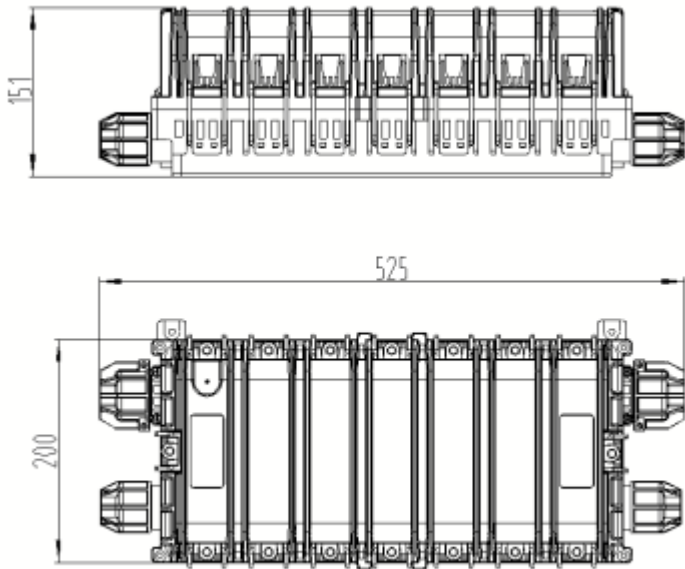

Model	Max splice capacity	Cable port	No. of splice trays/type	Max splice capacity
SA-FOSC-1142	72F	4 round ports for 10-18mm cable 2x2 Inline ports	3 pcs @ 24 ea.	72F
SA-FOSC-1343	288F	4 round ports for 10-18mm cable	6 pcs @ 48 ea.	288F

SureAlign: SA-FOSC-1142 Details

Model No.	SA-FOSC-1142
Style	In-line/ Horizontal
Dimensions	487(L)×194(W)×118(H) mm
Weight (kg)	3.5 - 4.0
Material	PP+GF
Sealing Type	Mechanical Seal
Protection Grade	IP68
Cable ports	4
Cable diameter	Φ 10-18 mm
Fiber Splice Capacity	72
Tray Capacity	24
Tray Count	3
Application	Aerial mounting, Manhole mounting, Wall mounting and underground

SureAlign: SA-FOSC-1343 Details

Model No.	SA-FOSC-1343
Style	In-line/ Horizontal
Dimensions	525(L)×200(W)×151(H) mm
Weight (kg)	3.5 - 4.0
Material	PP+GF
Sealing Type	Mechanical Seal
Protection Grade	IP68
Cable ports	4
Cable diameter	Φ 10-18 mm
Fiber Splice Capacity	288
Tray Capacity	48
Tray Count	6
Application	Aerial mounting, Manhole mounting, Wall mounting and underground