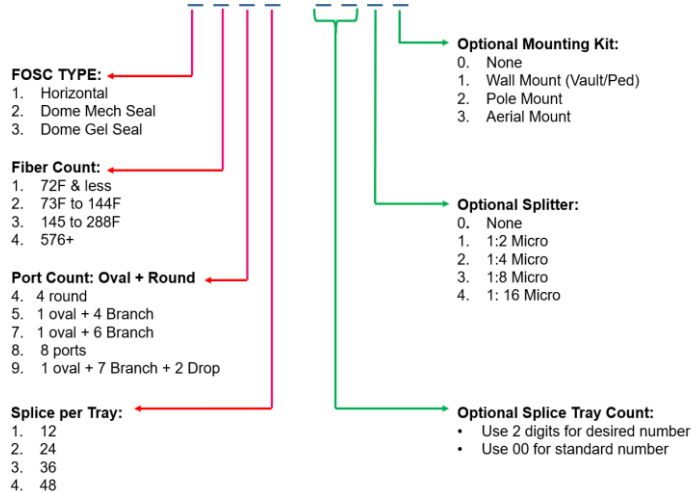

SureAlign Dome FOSC Ordering Info

Ordering P/N	Description	Info
SA-FOSC-2141-0003	Dome Type Fiber Optic Splice Closure, IP68 grade, 4 round port for 8-18mm cable, Mechanical Seal, Maximum 48 fiber splice capacity, Aerial mounting	
SA-FOSC-2151-0003	Dome Type Fiber Optic Splice Closure, IP68 grade, 1-oval & 4 round port for 8-18mm cable, Mechanical Seal, Maximum 72 fiber splice capacity, Aerial mounting	
SA-FOSC-2252-0003	Dome Type Fiber Optic Splice Closure, IP68 grade, 4 round port + 1 oval port for 8-18mm cable, Maximum 144 fiber splice capacity, Aerial mounting	
SA-FOSC-2372-0003	Dome Type Fiber Optic Splice Closure, IP68 grade, 6 round port + 1 oval port for 8-18mm cable, Maximum 288 fiber splice capacity, Aerial mounting	
SA-FOSC-2492-0003	Dome Type Fiber Optic Splice Closure, IP68 grade, 7 round port + 1 oval port + 2 drop ports for 8-18mm cable(round), 10-22mm(oval), 2*3mm(drop port), Maximum 648 fiber splice capacity, Aerial mounting	

SA-FOSC-

Status: Mass Production

MOQ:

xx pcs/carton

xx pcs/pallet

xxxpcs/20' Container

xxxxpcs./40' HQ Container