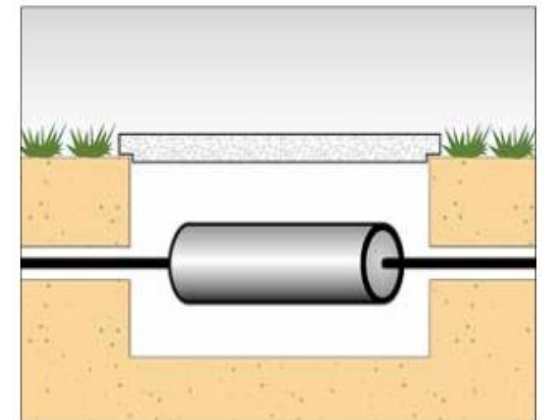

[Aerial Installation]

SA-FOSC-3382, 288 Splices, Gel Seal

Available Q1-2024

Key Specification

Dimension	610×Φ260	Weight	4 ~ 4.5Kg
Material	PP+GF	Protection level	IP68
No of entry cable	1*Oval+6*Round	Installation mode	Pole/Aerial/Manhole
Cable diameter	Oval port: Φ10mm ~ 22mm Round port : Φ8mm ~ 18mm	Single tray	24F
		Max capacity	288F

SureAlign Dome FOSC Ordering Info

Ordering P/N	Description	Info
SA-FOSC-2141-0003	Dome Type Fiber Optic Splice Closure, IP68 grade, 4 round port for 8-18mm cable, Mechanical Seal, Maximum 48 fiber splice capacity, Aerial mounting	
SA-FOSC-2151-0003	Dome Type Fiber Optic Splice Closure, IP68 grade, 1-oval & 4 round port for 8-18mm cable, Mechanical Seal, Maximum 72 fiber splice capacity, Aerial mounting	
SA-FOSC-2252-0003	Dome Type Fiber Optic Splice Closure, IP68 grade, 4 round port + 1 oval port for 8-18mm cable, Maximum 144 fiber splice capacity, Aerial mounting	
SA-FOSC-2372-0003	Dome Type Fiber Optic Splice Closure, IP68 grade, 6 round port + 1 oval port for 8-18mm cable, Maximum 288 fiber splice capacity, Aerial mounting	
SA-FOSC-2492-0003	Dome Type Fiber Optic Splice Closure, IP68 grade, 7 round port + 1 oval port + 2 drop ports for 8-18mm cable(round), 10-22mm(oval), 2*3mm(drop port), Maximum 648 fiber splice capacity, Aerial mounting	