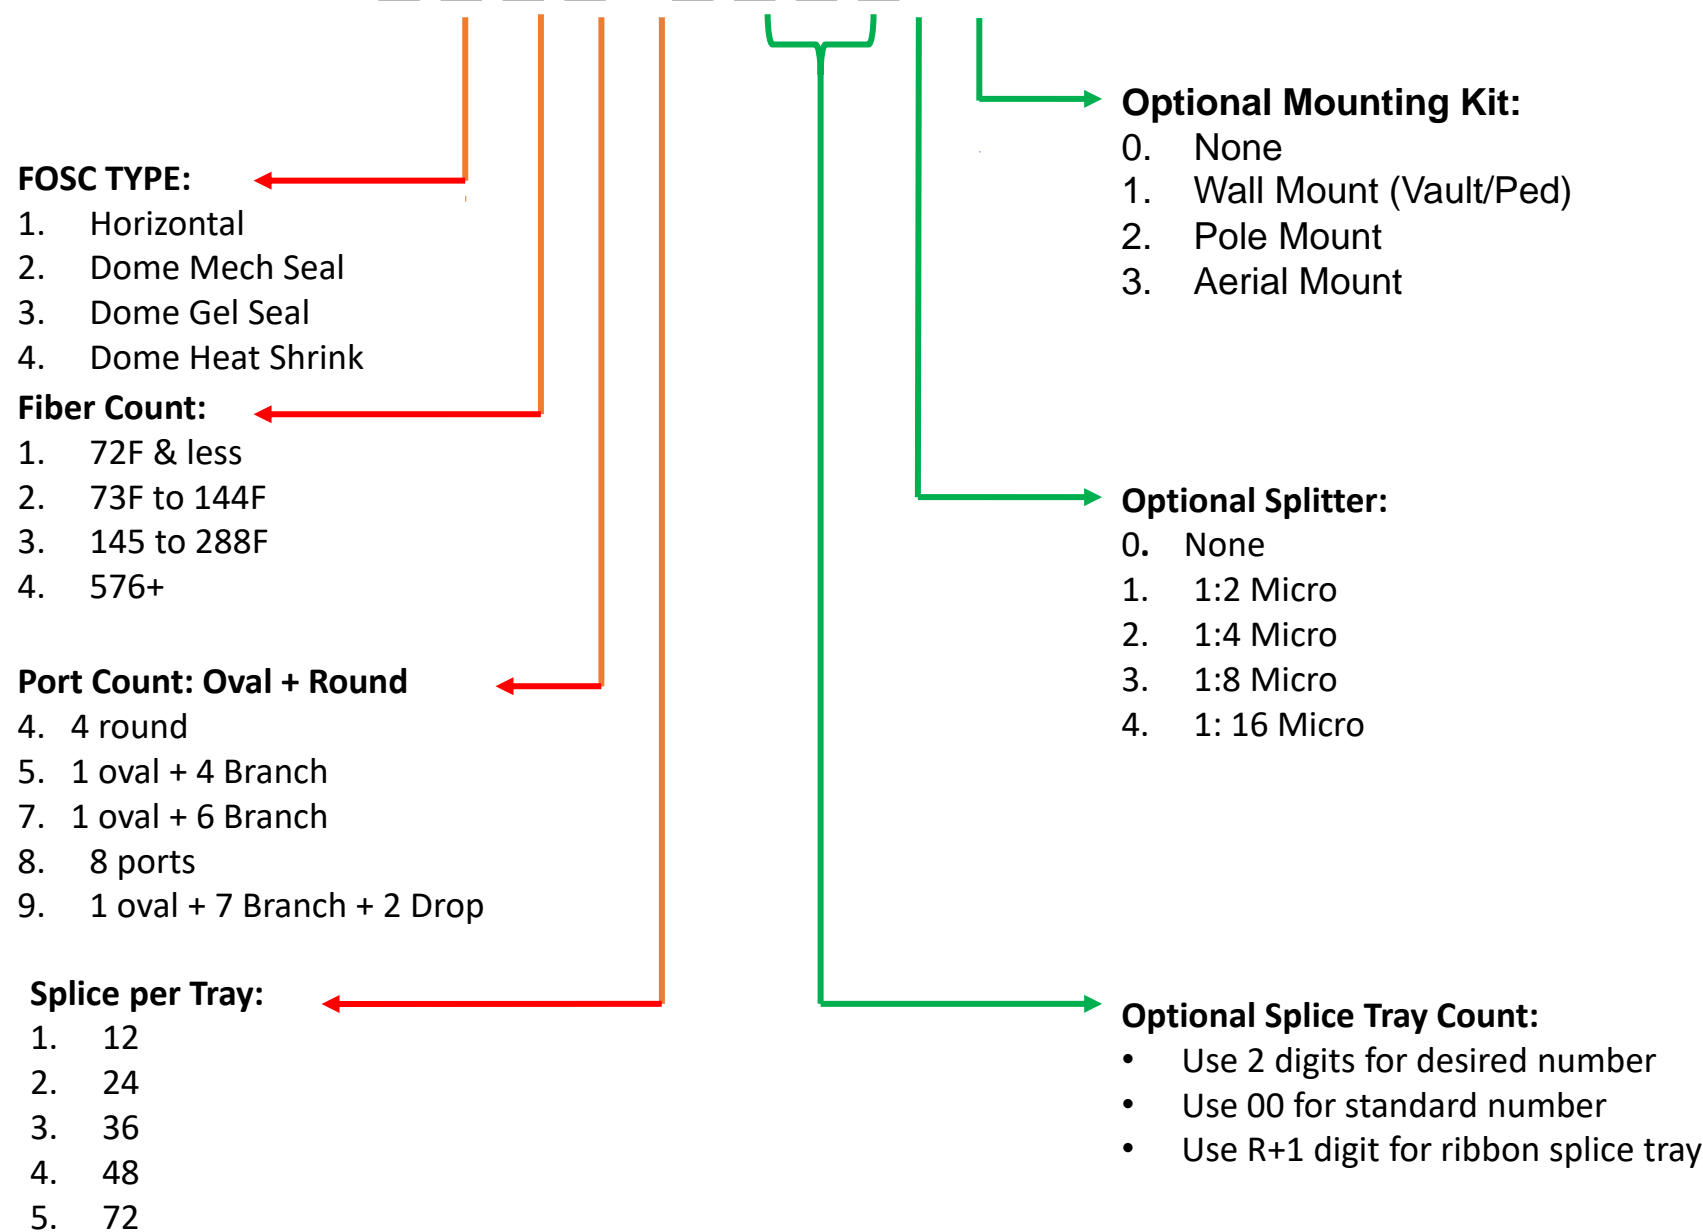

SA-FOSC-

Use Config tool to understand what the products are. The summary table slides and the product detail slides show what the existing products capability.

SureAlign: Horizontal FOSC Product Summary

SureAlign: SA-FOSC-1142 Details

Model No.	SA-FOSC-1142
Style	In-line/ Horizontal
Dimensions	487(L)×194(W)×118(H) mm
Weight (kg)	3.5 - 4.0
Material	PP+GF
Sealing Type	Mechanical Seal
Protection Grade	IP68
Cable ports	4
Cable diameter	Φ 10-18 mm
Fiber Splice Capacity	72
Tray Capacity	24
Tray Count	3
Application	Aerial mounting, Manhole mounting, Wall mounting and underground