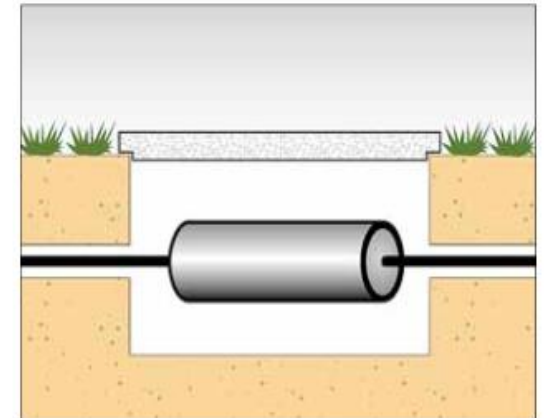

SA-FOSC-2151, 72 Fiber, Mechanical Seal

Key Specification

Dimension	395×Φ225	Weight	3.0Kg
Material	PP+GF	Protection level	IP68
No of entry cable	5 Round ports	Splice tray	12F
Cable diameter	Oval port: Φ8mm ~ 18mm Branch port : Φ8mm ~ 18mm	Max splicing capacity	72F
Sealing mode	Mechanical	Installation mode	Pole/Aerial/Manhole

SA-FOSC-2372, 288 Fiber, Mechanical Seal

Key Specification

Dimension	610×Φ260	Weight	4 ~ 4.5Kg
Material	PP+GF	Protection level	IP68
No of entry cable	1*Oval+6*Round	Installation mode	Pole/Aerial/Manhole
Cable diameter	Oval port: Φ10mm ~ 22mm Round port : Φ8mm ~ 18mm	Single tray	24F
		Max capacity	288F