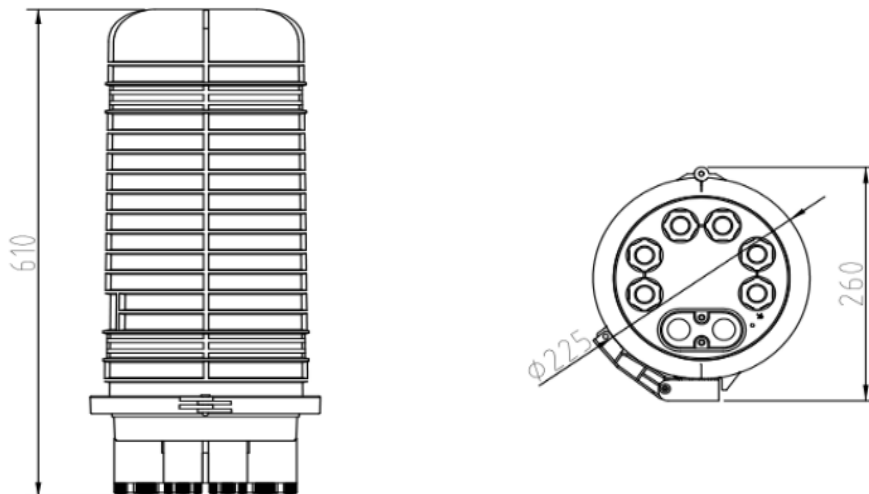

### Description

SA-FOSC-2476 type of FOSC is designed for connection and protection of fiber cables. This model has seven cable ports. It can be used for different applications of optical fiber cable splicing & branching and is suitable for aerial, pipe-lined, manhole and direct buried applications. It applies to any sort of cables.

### Features

- Cable diameter: 1 oval port support  $\phi 10\sim 22\text{mm}$  cable, 6 branch ports support  $\phi 8\sim 18\text{mm}$  cable
- The internal fiber tray adopts hinge connection design, and the optical fiber welding is convenient and fast
- Installation method: Suitable for direct buried, aerial, pole, underground.
- Available for 2 types of splice trays, one is 24F, another is 96F.
- Protection grade: IP68.

## Specifications

Technical Specification			
Style	Dome		
Dimensions(mm)	610×φ260 mm		
Weight (kg)	4.5-5.5		
Material	PP+GF		
Sealing Type	Mechanical Seal		
Protection Grade	IP68		
Cable ports	Oval port	1	Φ10 – Φ22 mm
	Branch port	4	Φ8 – Φ18 mm
Closure Max Capacity	Single fiber splicing		576F
	Ribbon fiber splicing		864F
Splice Tray Capacity	Single fiber splicing per tray		96F
	Ribbon fiber splicing per tray		12F band
Max No. tray installed	6pc		
PLC Splitter	1pc splitter		
Installation	Aerial, wall, pole, manhole etc.		

## Structure Drawings