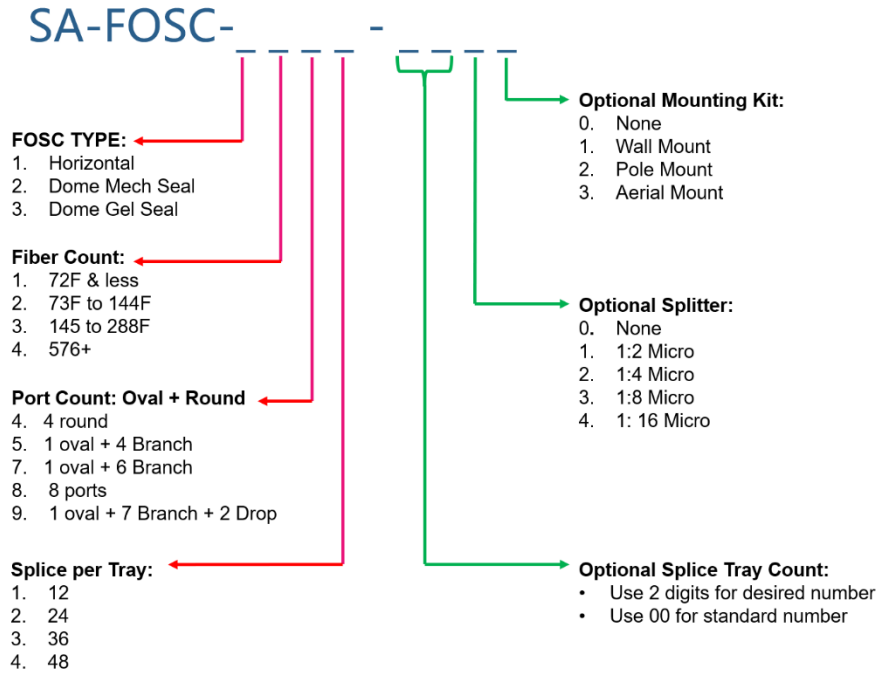

Packaging information

Product Dimension	Gift Box Dimension	Outer carton Dimension
610×φ260mm	630*275*245 mm (1 PCS)	630*570*525mm(4pcs)

Ordering information

e.g.

Part Number	Description
SA-FOSC-2476-0000	Dome Type Fiber Optic Splice Closure, IP68 grade, 1 oval port + 6 round ports, 576F splice capacity. With standard 6pcs splice tray @ 96F single fusion.
SA-FOSC-2476-0001	Dome Type Fiber optic Splice Closure, IP68 grade, 1 oval port + 6 round ports, 576F splice capacity. With standard 6pcs splice tray @ 96F single fusion. With wall mount kit.
SA-FOSC-2476-0002	Dome Type Fiber optic Splice Closure, IP68 grade, 1 oval port + 6 round ports, 576F splice capacity. With standard 6pcs splice tray @ 96F single fusion. With pole mount kit.
SA-FOSC-2476-0003	Dome Type Fiber optic Splice Closure, IP68 grade, 1 oval port + 6 round ports, 576F splice capacity. With standard 6pcs splice tray @ 96F single fusion. With aerial mount kit.

Accessories Order Information

Part Number	Description
SA-FOSC-2476-ACC-0001	additional Wall Mounting Kit for this FOSC
SA-FOSC-2476-ACC-0002	additional Pole Mounting Kit for this FOSC
SA-FOSC-2476-ACC-0003	additional Aerial Mounting Kit for this FOSC
SA-FOSC-2476-ACC-0100	additional Fiber Splice Tray 96F single fiber fusion for this FOSC