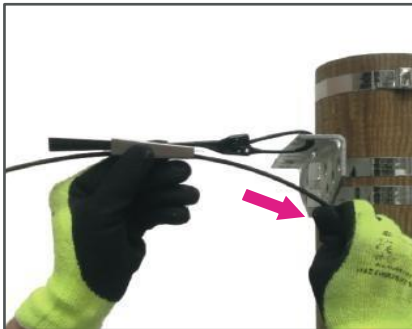

CY-FDC series

FTTH Drop Cable Clamp

Description

The Canyon FDC drop cable clamp is used for the dead-ending of 8 x 4 mm FTTH aerial flat drop cables on spans up to 70m.

This clamp is composed of a metallic body, a metallic shim and plastic wedge with an integrant opening bail.

The parts are delivered in kits for easiness of installation on the cable.

Features

- Simple and fast installation, requiring no tools
- Efficient grip on most of optical flat cables due to composing materials
- Installation with zero bend radius constraint
- Mounting on all pole line hardware with closed eye and min. \varnothing 15mm
- Wide variety of aerial fiber hangers and brackets available

MODEL	SUITABLE CABLE DIMENSION	TENSILE STRENGTH	WEIGHT	PACKAGING
CY-FDC-A	8 x 4 mm	1KN	50 g	100 pcs per carton

Testing

- Validation tests according to the following standards and specifications :
- Climatic ageing test according to NF EN C-20-540 standard dated June 2002.
- Corrosion test according to NF EN 60068-2-52 dated December 1996.
- Tensioning test according to Orange specification FT R&D/7890 dated July 2003.
- Vibration test according to Orange specification FT R&D/7890 dated July 2003.

Installation Instruction

Hang the bail wedge onto the hardware fitting, lock the bail.

Place the flat cable on the bottom of the clamp body.

Position the shim onto the cable in the clamp body, with the gripping bumps facing the cable.