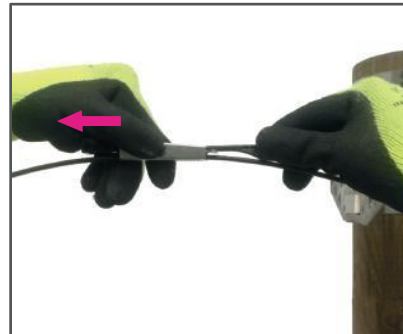

CY-FDC series

FTTH Drop Cable Clamp

Description

The Canyon FDC drop cable clamp is used for the dead-ending of 8 x 4 mm FTTH aerial flat drop cables on spans up to 70m.

This clamp is composed of a metallic body, a metallic shim and plastic wedge with an integrant opening bail.

The parts are delivered in kits for easiness of installation on the cable.

Features

- Simple and fast installation, requiring no tools
- Efficient grip on most of optical flat cables due to composing materials
- Installation with zero bend radius constraint
- Mounting on all pole line hardware with closed eye and min. \varnothing 15mm
- Wide variety of aerial fiber hangers and brackets available

Installation Instruction

Hang the bail wedge onto the hardware fitting, lock the bail.

Place the flat cable on the bottom of the clamp body.

Position the shim onto the cable in the clamp body, with the gripping bumps facing the cable.

Pass the wedge in the large section of the clamp body then initiate the clamping onto the shim + cable.

Order Information

Technity P/N	Description	PACKAGING
CY-FDC-A	Fiber Drop Clamp for flat cable maximum 8 * 4 mm Plastic hanger and metal tensioner	100 pcs per carton
CY-FDC-B	Fiber Drop Clamp for flat cable maximum 8 * 4 mm All plastic	100 pcs per carton
CY-FDC-C	Fiber Drop Clamp for flat cable maximum 8 * 4 mm All Metal	100 pcs per carton