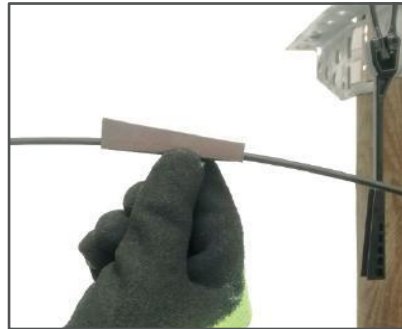

CY-FDC series

FTTH Drop Cable Clamp

Description

The Canyon FDC drop cable clamp is used for the dead-ending of 8 x 4 mm FTTH aerial flat drop cables on spans up to 70m.

This clamp is composed of a metallic body, a metallic shim and plastic wedge with an integrant opening bail.

The parts are delivered in kits for easiness of installation on the cable.

Features

- Simple and fast installation, requiring no tools
- Efficient grip on most of optical flat cables due to composing materials
- Installation with zero bend radius constraint
- Mounting on all pole line hardware with closed eye and min. \varnothing 15mm
- Wide variety of aerial fiber hangers and brackets available

Installation Instruction

Hang the bail wedge onto the hardware fitting, lock the bail.

Place the flat cable on the bottom of the clamp body.

Position the shim onto the cable in the clamp body, with the gripping bumps facing the cable.

Pass the wedge in the large section of the clamp body then initiate the clamping onto the shim + cable.

Order Information

Technity P/N	Description	PACKAGING
CY-FDC-A	Fiber Drop Clamp for flat cable maximum 8 * 4 mm Plastic hanger and metal tensioner	100 pcs per carton
CY-FDC-B	Fiber Drop Clamp for flat cable maximum 8 * 4 mm All plastic	100 pcs per carton
CY-FDC-C	Fiber Drop Clamp for flat cable maximum 8 * 4 mm All Metal	100 pcs per carton