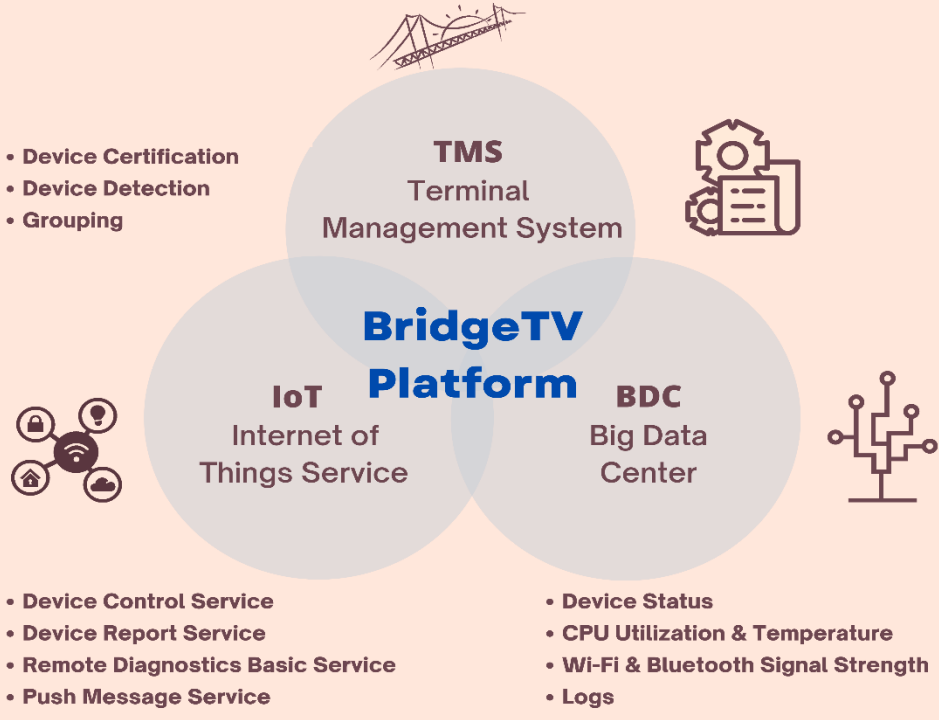

BridgeTV is a cloud-based service management tool that helps operators centralize management and configuration of Android TV devices. Remote management helps to streamline customer support, thereby reducing truck rolls.

➤ **High Clarity 4K HDR**

- Supports 4K Ultra HD resolution and High Dynamic Range (HDR) delivering a more realistic image with finer details and superior color accuracy.

➤ **Access Tons of Content**

- Access 3000+ applications, enjoy movies and favorite TV shows, download apps and games via the Google Play Store. Netflix, Amazon Prime Video, YouTube pre-installed with mapped buttons on the remote for easy access.

Combine delivery of Linear & Streaming content

Optimal Performance in line with Industry Standards

Stream Content through a Modern User Interface

Reduce CSR time spent on support calls

Reduce Truck Rolls with proactive problem solution

Cloud-based Service Management Tool

SPECIFICATIONS

Hardware Platform	
CPU Chipset	Amlogic S905Y2
DMIPS	16500 DMIPS
RAM	2GB DDR4
Flash	eMMC 8GB
Network	
Wi-Fi	802.11 b/g/n/a/ac 2.4G/5G 2T2R Wi-Fi 5
Bluetooth	Bluetooth 4.2
DRM	
Widevine Level	Supports, Level 1
PlayReady	Supports, SL3000
Video Decoding	
Video Decoding	VP9 Profile-2 up to 4Kx2K@60fps H.265 HEVC MP-10@L5.1 up to 4Kx2K@60fps AVS2-P2 Profile up to 4Kx2K@60fps H.264 AVC HP@L5.1 up to 4Kx2K@30fps H.264 MVC up to 1080P@60fps MPEG-4 ASP@L5 up to 1080P@60fps (ISO-14496)