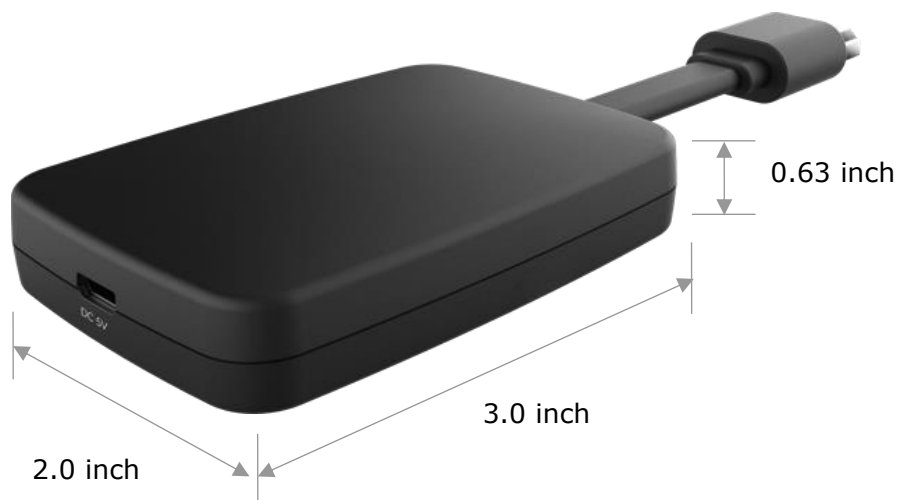

DIMENSIONS

Provided by: Mega Hertz | 800-883-8839 | info@go2mhz.com | www.go2mhz.com

<https://www.go2mhz.com/product/4k-ultra-hd-android-tv-dongle/>