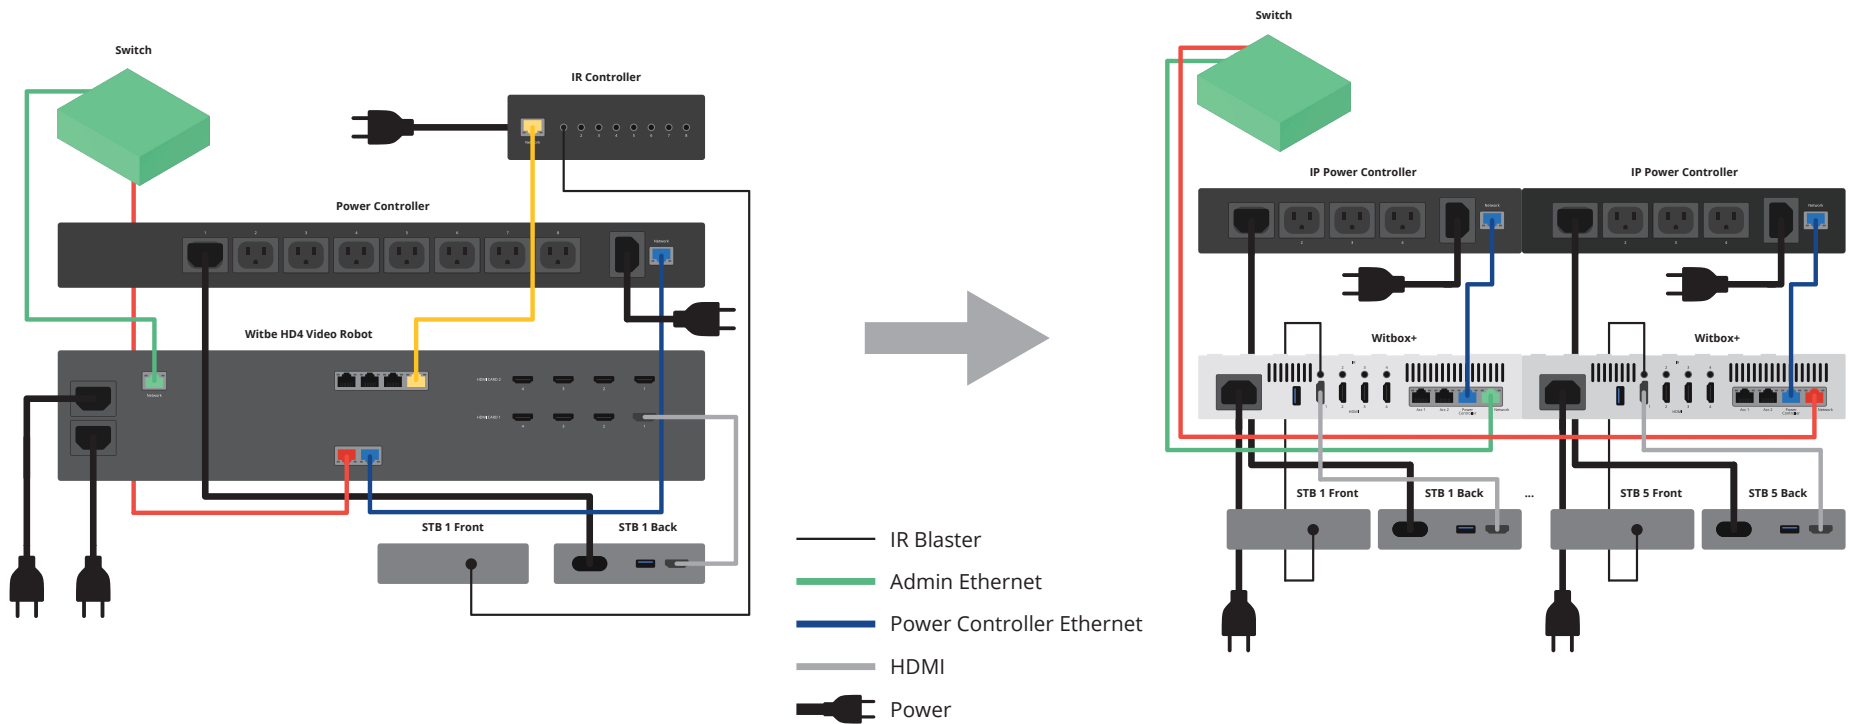

Replace your HD4 Robot with Witbox