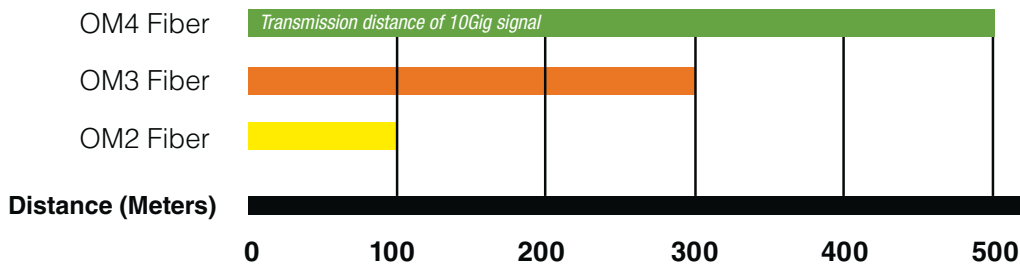

Multimode 50µm OM2, OM3, OM4, and OM5

Mega Hertz offers all multimode 50 micron fiber types, OM2/3/4/5. Each grade of 50 micron is a 7.5mm bend insensitive fiber.

Compliances

- TIA-568-C.3
- TIA 492-AAAC-B (OM3)
- TIA 492-AAAB-A (OM2)
- TIA 492-AAAD (OM4)
- TIA 492-AAAE (OM5)
- ICEA S-83-596
- Numerical Aperture

0.200 ± 0.015