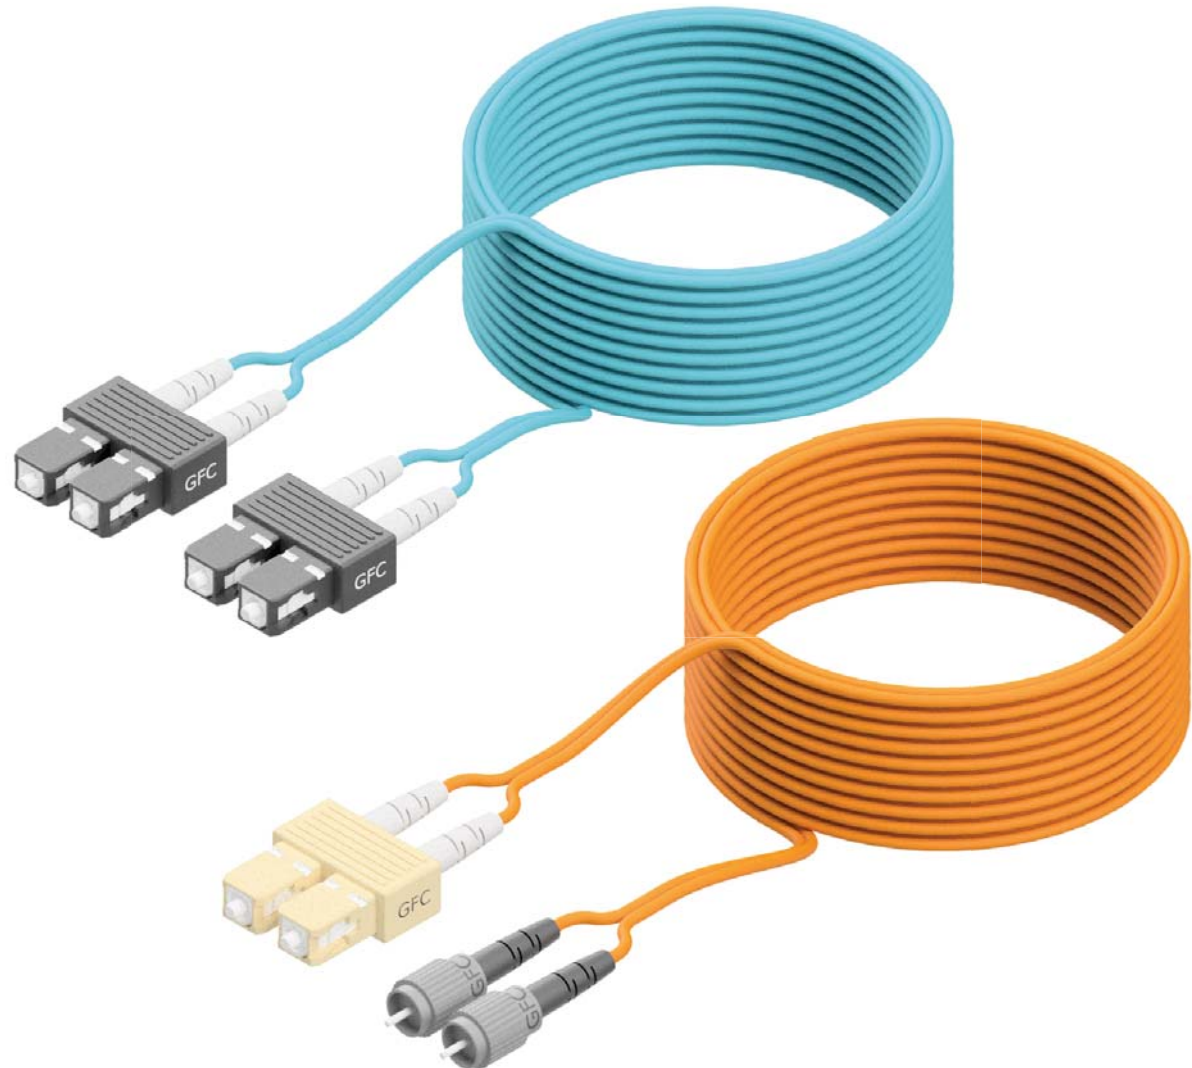

Cable Assemblies

Cable construction types are available in tight buffer, micro-250, ribbon, breakout, and zipcord. Jacket ratings are available in Plenum, Riser and LSZH.

All **Mega Hertz** cable assemblies are manufactured using component materials that meet the EU RoHS and REACH Directive standards. Cables are available in TIA standard colors, or custom colors upon request.

Assemblies are available with multimode 62.5 (OM1) or 50 micron (OM2/3/4/5) fiber. The standard single-mode offering is OS2. Fiber counts are available from 1 to 144 strand, with higher counts available upon special request.

Color coded Government classifications are available for Sensitive but Unclassified (SBU) IP Data (formerly NIPR), Secret IP (formally SIPRNet), Top Secret/Sensitive Compartmented Information Data (TS/SCI IP data) formally known as JWICS, and COAL/ NATO (BICES, CXI and CENTRIX-K).