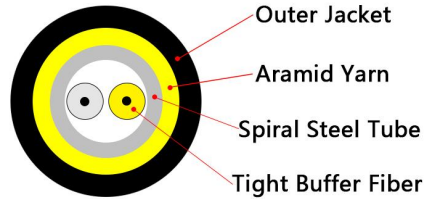

FTTA Waterproof Connector—ODVA

SM	G657A1/G657A2
MM	OM1/OM2/OM3/OM4
Cores	SX/DX
OD	5.0mm
Jacket	LSZH/TPU
Color	Black
IL	SM/UPC≤0.3db MM/UPC≤0.3db
RL	SM/UPC≥55db MM/UPC≥35db
Length	Customized
Branch Length	Customized
Connector	ODVA(LC) ODVA(SC) ODVA(MPO)
Armored or Un-armored