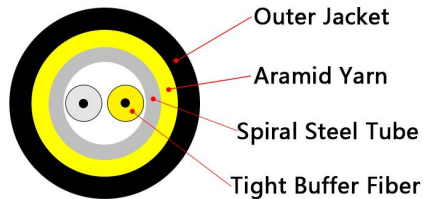

5G Base Station Waterproof Fiber Jumper & Armored Fiber

5G Base Station Waterproof Fiber Jumper & Armored Fiber

FTTA CPRI Outdoor Fiber Patch Cord

SM	G657A1/G657A2
MM	OM1/OM2/OM3/OM4
Cores	SX/DX/4C
OD	7.0mm
Jacket	LSZH
Color	Black
IL	SM/UPC≤0.3db MM/UPC≤0.3db
RL	SM/UPC≥55db MM/UPC≥35db
Length	Customized
Branch Length	Customized
Connector	LC/SC/FC/ST
Armored or Un-armored	

FTTA RRU/BBU Waterproof Connector —NSN

SM	G657A1/G657A2
MM	OM1/OM2/OM3/OM4
Cores	DX
OD	5.0/7.0mm
Jacket	LSZH
Color	Black
IL	SM/UPC≤0.3db MM/UPC≤0.3db
RL	SM/UPC≥55db MM/UPC≥35db
Length	Customized
Branch Length	Customized
Connector	FLS(LC)-LC FLS(LC)-FLS(LC)
Armored or Un-armored	