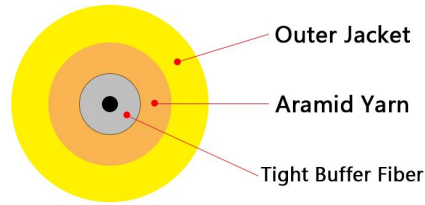

FTTH Waterproof Connector—OptiTAP

SM	G657A1/G657A2
MM	OM1/OM2/OM3/OM4
Cores	SX
OD	3.0/2.0*3.0/2.0*5.0/5.0/ 4.0*7.0mm
Jacket	LSZH
Color	Yellow/Black
IL	SM/APC≤0.3db
RL	SM/APC≥60db
Length	Customized
Branch Length	Customized
Connector	OptiTAP-SC OptiTAP-OptiTAP