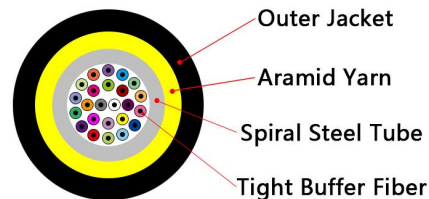

FTTH Waterproof Connector—IPSC

SM	G657A1/G657A2
MM	OM1/OM2/OM3/OM4
Cores	SX
OD	3.0/2.0*3.0/2.0*5.0/5.0/ 4.0*7.0mm
Jacket	LSZH
Color	Yellow/Black
IL	SM/APC≤0.3db
RL	SM/APC≥60db
Length	Customized
Branch Length	Customized
Connector	IPSC-SC IPSC-IPSC

FTTH Waterproof Connector—OptiTAP

SM	G657A1/G657A2
MM	OM1/OM2/OM3/OM4
Cores	SX
OD	3.0/2.0*3.0/2.0*5.0/5.0/ 4.0*7.0mm
Jacket	LSZH
Color	Yellow/Black
IL	SM/APC≤0.3db
RL	SM/APC≥60db
Length	Customized
Branch Length	Customized
Connector	OptiTAP-SC OptiTAP-OptiTAP

Military Tactical Waterproof Connector

SM	G657A1/G657A2
MM	OM1/OM2/OM3/OM4
Cores	DX/4C/6C/8C/12C
OD	3.3/4.5/5.0/5.5/6.0mm
Jacket	TPU
Color	Black
IL	SM/UPC≤0.75db MM/UPC≤0.75db
RL	SM/UPC≥55db MM/UPC≥35db
Length	Customized
Branch Length	Customized
Material	Plastic/Aluminum alloy Male or Female

Outdoor Armored Fiber Patch Cord

Military Tactical Fiber Patch Cord

SM	G657A1/G657A2
MM	OM1/OM2/OM3/OM4
Cores	SX/DX/4C/6C/8C/12C/ 24C
OD	3.0/3.3/4.5/5.0/5.5/6.0/ 6.5/7.0mm
Jacket	TPU
Color	Black
IL	SM/UPC≤0.3db MM/UPC≤0.3db
RL	SM/UPC≥55db MM/UPC≥35db
Length	Customized
Branch Length	Customized
Connector	LC/SC/FC/ST