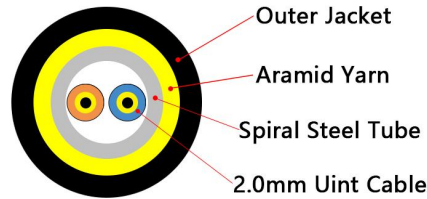

5G Base Station Waterproof Fiber Jumper & Armored Fiber

5G Base Station Waterproof Fiber Jumper & Armored Fiber

FTTA CPRI Outdoor Fiber Patch Cord

SM	G657A1/G657A2
MM	OM1/OM2/OM3/OM4
Cores	SX/DX/4C
OD	7.0mm
Jacket	LSZH
Color	Black
IL	SM/UPC≤0.3db MM/UPC≤0.3db
RL	SM/UPC≥55db MM/UPC≥35db
Length	Customized
Branch Length	Customized
Connector	LC/SC/FC/ST
Armored or Un-armored	

FTTA RRU/BBU Waterproof Connector —NSN

SM	G657A1/G657A2
MM	OM1/OM2/OM3/OM4
Cores	DX
OD	5.0/7.0mm
Jacket	LSZH
Color	Black
IL	SM/UPC≤0.3db MM/UPC≤0.3db
RL	SM/UPC≥55db MM/UPC≥35db
Length	Customized
Branch Length	Customized
Connector	FLS(LC)-LC FLS(LC)-FLS(LC)
Armored or Un-armored	