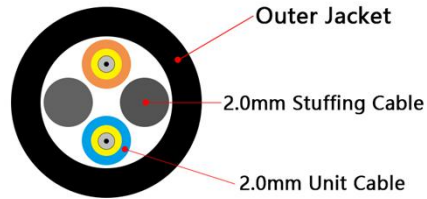

5G Base Station Waterproof Fiber Jumper & Armored Fiber

5G Base Station Waterproof Fiber Jumper & Armored Fiber

FTTA CPRI Outdoor Fiber Patch Cord

SM	G657A1/G657A2
MM	OM1/OM2/OM3/OM4
Cores	SX/DX/4C
OD	7.0mm
Jacket	LSZH
Color	Black
IL	SM/UPC≤0.3db MM/UPC≤0.3db
RL	SM/UPC≥55db MM/UPC≥35db
Length	Customized
Branch Length	Customized
Connector	LC/SC/FC/ST
Armored or Un-armored	

FTTA RRU/BBU Waterproof Connector —NSN

SM	G657A1/G657A2
MM	OM1/OM2/OM3/OM4
Cores	DX
OD	5.0/7.0mm
Jacket	LSZH
Color	Black
IL	SM/UPC≤0.3db MM/UPC≤0.3db
RL	SM/UPC≥55db MM/UPC≥35db
Length	Customized
Branch Length	Customized
Connector	FLS(LC)-LC FLS(LC)-FLS(LC)
Armored or Un-armored	