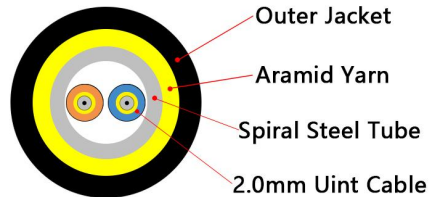

5G Base Station Waterproof Fiber Jumper & Armored Fiber

5G Base Station Waterproof Fiber Jumper & Armored Fiber

FTTA CPRI Outdoor Fiber Patch Cord

SM	G657A1/G657A2
MM	OM1/OM2/OM3/OM4
Cores	SX/DX/4C
OD	7.0mm
Jacket	LSZH
Color	Black
IL	SM/UPC≤0.3db MM/UPC≤0.3db
RL	SM/UPC≥55db MM/UPC≥35db
Length	Customized
Branch Length	Customized
Connector	LC/SC/FC/ST
Armored or Un-armored	

FTTA RRU/BBU Waterproof Connector —NSN

SM	G657A1/G657A2
MM	OM1/OM2/OM3/OM4
Cores	DX
OD	5.0/7.0mm
Jacket	LSZH
Color	Black
IL	SM/UPC≤0.3db MM/UPC≤0.3db
RL	SM/UPC≥55db MM/UPC≥35db
Length	Customized
Branch Length	Customized
Connector	FLS(LC)-LC FLS(LC)-FLS(LC)
Armored or Un-armored	