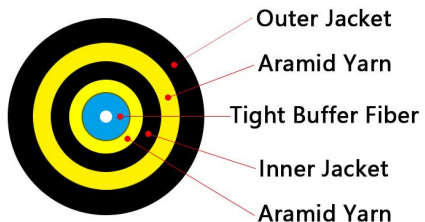

FTTH Waterproof Connector—IPSC

SM	G657A1/G657A2
MM	OM1/OM2/OM3/OM4
Cores	SX
OD	3.0/2.0*3.0/2.0*5.0/5.0/ 4.0*7.0mm
Jacket	LSZH
Color	Yellow/Black
IL	SM/APC≤0.3db
RL	SM/APC≥60db
Length	Customized
Branch Length	Customized
Connector	IPSC-SC IPSC-IPSC