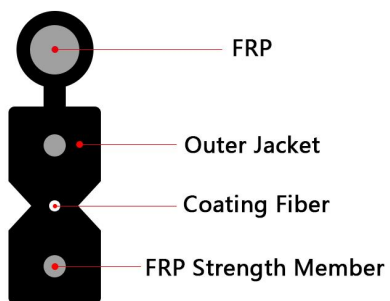

FTTH Waterproof Connector—IPSC

SM	G657A1/G657A2
MM	OM1/OM2/OM3/OM4
Cores	SX
OD	3.0/2.0*3.0/2.0*5.0/5.0/ 4.0*7.0mm
Jacket	LSZH
Color	Yellow/Black
IL	SM/APC≤0.3db
RL	SM/APC≥60db
Length	Customized
Branch Length	Customized
Connector	IPSC-SC IPSC-IPSC