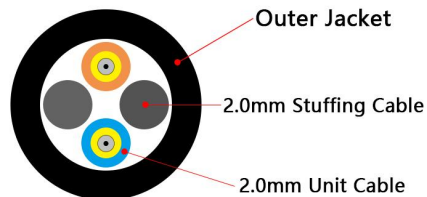

5G Base Station Waterproof Fiber Jumper & Armored Fiber

5G Base Station Waterproof Fiber Jumper & Armored Fiber

FTTA CPRI Outdoor Fiber Patch Cord

SM	G657A1/G657A2
MM	OM1/OM2/OM3/OM4
Cores	SX/DX/4C
OD	7.0mm
Jacket	LSZH
Color	Black
IL	SM/UPC≤0.3db MM/UPC≤0.3db
RL	SM/UPC≥55db MM/UPC≥35db
Length	Customized
Branch Length	Customized
Connector	LC/SC/FC/ST
Armored or Un-armored	

FTTA RRU/BBU Waterproof Connector —NSN

SM	G657A1/G657A2
MM	OM1/OM2/OM3/OM4
Cores	DX
OD	5.0/7.0mm
Jacket	LSZH
Color	Black
IL	SM/UPC≤0.3db MM/UPC≤0.3db
RL	SM/UPC≥55db MM/UPC≥35db
Length	Customized
Branch Length	Customized
Connector	FLS(LC)-LC FLS(LC)-FLS(LC)
Armored or Un-armored	