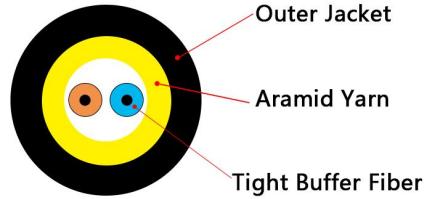

FTTA Waterproof Connector—ODVA

SM	G657A1/G657A2
MM	OM1/OM2/OM3/OM4
Cores	SX/DX
OD	5.0mm
Jacket	LSZH/TPU
Color	Black
IL	SM/UPC≤0.3db MM/UPC≤0.3db
RL	SM/UPC≥55db MM/UPC≥35db
Length	Customized
Branch Length	Customized
Connector	ODVA(LC) ODVA(SC) ODVA(MPO)
Armored or Un-armored