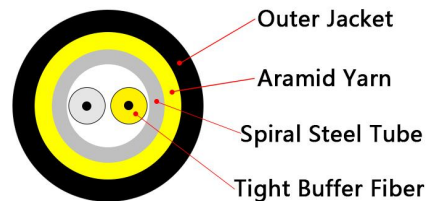

5G Base Station Waterproof Fiber Jumper & Armored Fiber

5G Base Station Waterproof Fiber Jumper & Armored Fiber

FTTA CPRI Outdoor Fiber Patch Cord

SM	G657A1/G657A2
MM	OM1/OM2/OM3/OM4
Cores	SX/DX/4C
OD	7.0mm
Jacket	LSZH
Color	Black
IL	SM/UPC≤0.3db MM/UPC≤0.3db
RL	SM/UPC≥55db MM/UPC≥35db
Length	Customized
Branch Length	Customized
Connector	LC/SC/FC/ST
Armored or Un-armored	

FTTA RRU/BBU Waterproof Connector —NSN

SM	G657A1/G657A2
MM	OM1/OM2/OM3/OM4
Cores	DX
OD	5.0/7.0mm
Jacket	LSZH
Color	Black
IL	SM/UPC≤0.3db MM/UPC≤0.3db
RL	SM/UPC≥55db MM/UPC≥35db
Length	Customized
Branch Length	Customized
Connector	FLS(LC)-LC FLS(LC)-FLS(LC)
Armored or Un-armored	

FTTA RRU/BBU Waterproof Connector —FULLAXS

SM	G657A1/G657A2
MM	OM1/OM2/OM3/OM4
Cores	DX
OD	4.8mm
Jacket	LSZH
Color	Black
IL	SM/UPC≤0.3db MM/UPC≤0.3db
RL	SM/UPC≥55db MM/UPC≥35db
Length	Customized
Branch Length	Customized
Connector	NSN(LC)-LC NSN(LC)-NSN(LC)
Armored or Un-armored	