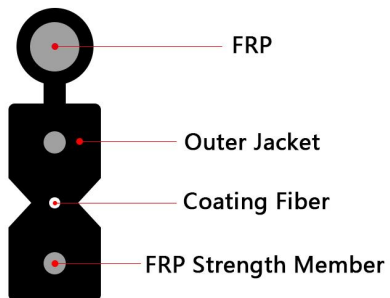

FTTH Waterproof Connector—OptiTAP

SM	G657A1/G657A2
MM	OM1/OM2/OM3/OM4
Cores	SX
OD	3.0/2.0*3.0/2.0*5.0/5.0/ 4.0*7.0mm
Jacket	LSZH
Color	Yellow/Black
IL	SM/APC≤0.3db
RL	SM/APC≥60db
Length	Customized
Branch Length	Customized
Connector	OptiTAP-SC OptiTAP-OptiTAP