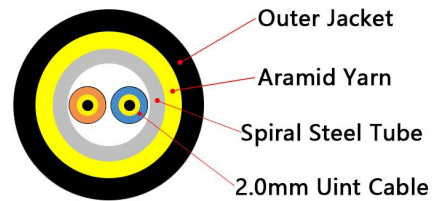

FTTA RRU/BBU Waterproof Connector —PDLC

SM	G657A1/G657A2
MM	OM1/OM2/OM3/OM4
Cores	DX
OD	7.0mm
Jacket	LSZH
Color	Black
IL	SM/UPC≤0.3db MM/UPC≤0.3db
RL	SM/UPC≥55db MM/UPC≥35db
Length	Customized
Branch Length	Customized
Connector	PDLC-LC PDLC-PDLC
Armored or Un-armored