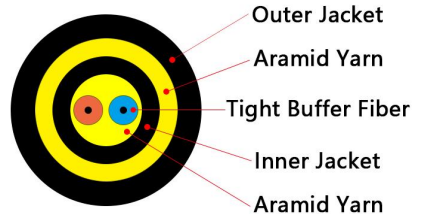

FTTA Waterproof Connector—ODVA

SM	G657A1/G657A2
MM	OM1/OM2/OM3/OM4
Cores	SX/DX
OD	5.0mm
Jacket	LSZH/TPU
Color	Black
IL	SM/UPC≤0.3db MM/UPC≤0.3db
RL	SM/UPC≥55db MM/UPC≥35db
Length	Customized
Branch Length	Customized
Connector	ODVA(LC) ODVA(SC) ODVA(MPO)
Armored or Un-armored