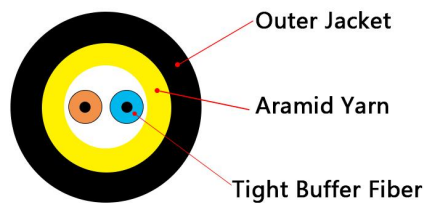

FTTA RRU/BBU Waterproof Connector —NSN

SM	G657A1/G657A2
MM	OM1/OM2/OM3/OM4
Cores	DX
OD	5.0/7.0mm
Jacket	LSZH
Color	Black
IL	SM/UPC≤0.3db MM/UPC≤0.3db
RL	SM/UPC≥55db MM/UPC≥35db
Length	Customized
Branch Length	Customized
Connector	FLS(LC)-LC FLS(LC)-FLS(LC)
Armored or Un-armored	

FTTA RRU/BBU Waterproof Connector —FULLAXS

SM	G657A1/G657A2
MM	OM1/OM2/OM3/OM4
Cores	DX
OD	4.8mm
Jacket	LSZH
Color	Black
IL	SM/UPC≤0.3db MM/UPC≤0.3db
RL	SM/UPC≥55db MM/UPC≥35db
Length	Customized
Branch Length	Customized
Connector	NSN(LC)-LC NSN(LC)-NSN(LC)
Armored or Un-armored	