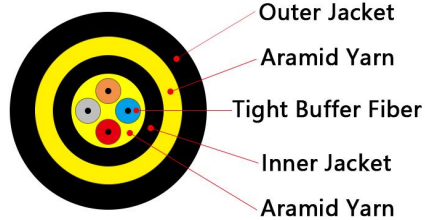

FTTA Waterproof Connector—ODC

SM	G657A1/G657A2
MM	OM1/OM2/OM3/OM4
Cores	DX/4C
OD	5.0mm
Jacket	LSZH/TPU
Color	Black
IL	SM/UPC≤0.75db MM/UPC≤0.75db
RL	SM/UPC≥55db MM/UPC≥35db
Length	Customized
Branch Length	Customized
Connector	ODC-LC ODC-ODC
Armored or Un-armored/Male or Female