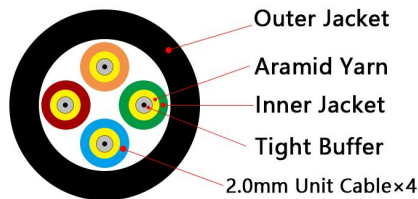

5G Base Station Waterproof Fiber Jumper & Armored Fiber

5G Base Station Waterproof Fiber Jumper & Armored Fiber

FTTA CPRI Outdoor Fiber Patch Cord

SM	G657A1/G657A2
MM	OM1/OM2/OM3/OM4
Cores	SX/DX/4C
OD	7.0mm
Jacket	LSZH
Color	Black
IL	SM/UPC≤0.3db MM/UPC≤0.3db
RL	SM/UPC≥55db MM/UPC≥35db
Length	Customized
Branch Length	Customized
Connector	LC/SC/FC/ST
Armored or Un-armored	

FTTA RRU/BBU Waterproof Connector —NSN

SM	G657A1/G657A2
MM	OM1/OM2/OM3/OM4
Cores	DX
OD	5.0/7.0mm
Jacket	LSZH
Color	Black
IL	SM/UPC≤0.3db MM/UPC≤0.3db
RL	SM/UPC≥55db MM/UPC≥35db
Length	Customized
Branch Length	Customized
Connector	FLS(LC)-LC FLS(LC)-FLS(LC)
Armored or Un-armored	