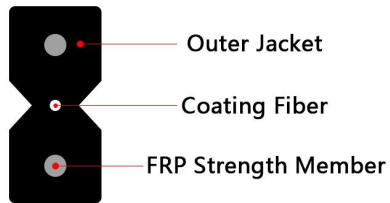

FTTH Waterproof Connector—OptiTAP

SM	G657A1/G657A2
MM	OM1/OM2/OM3/OM4
Cores	SX
OD	3.0/2.0*3.0/2.0*5.0/5.0/ 4.0*7.0mm
Jacket	LSZH
Color	Yellow/Black
IL	SM/APC≤0.3db
RL	SM/APC≥60db
Length	Customized
Branch Length	Customized
Connector	OptiTAP-SC OptiTAP-OptiTAP