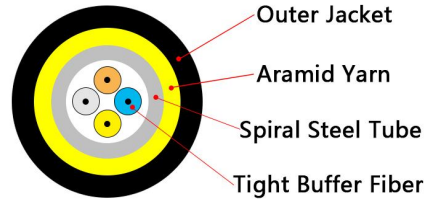

FTTA Waterproof Connector—ODC

SM	G657A1/G657A2
MM	OM1/OM2/OM3/OM4
Cores	DX/4C
OD	5.0mm
Jacket	LSZH/TPU
Color	Black
IL	SM/UPC≤0.75db MM/UPC≤0.75db
RL	SM/UPC≥55db MM/UPC≥35db
Length	Customized
Branch Length	Customized
Connector	ODC-LC ODC-ODC
Armored or Un-armored/Male or Female