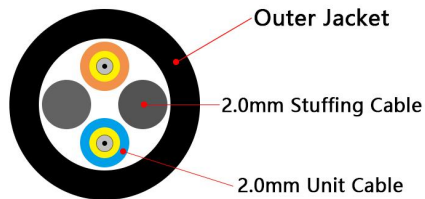

FTTA RRU/BBU Waterproof Connector —NSN

SM	G657A1/G657A2
MM	OM1/OM2/OM3/OM4
Cores	DX
OD	5.0/7.0mm
Jacket	LSZH
Color	Black
IL	SM/UPC≤0.3db MM/UPC≤0.3db
RL	SM/UPC≥55db MM/UPC≥35db
Length	Customized
Branch Length	Customized
Connector	FLS(LC)-LC FLS(LC)-FLS(LC)
Armored or Un-armored	

FTTA RRU/BBU Waterproof Connector —FULLAXS

SM	G657A1/G657A2
MM	OM1/OM2/OM3/OM4
Cores	DX
OD	4.8mm
Jacket	LSZH
Color	Black
IL	SM/UPC≤0.3db MM/UPC≤0.3db
RL	SM/UPC≥55db MM/UPC≥35db
Length	Customized
Branch Length	Customized
Connector	NSN(LC)-LC NSN(LC)-NSN(LC)
Armored or Un-armored	

FTTA RRU/BBU Waterproof Connector —PDLC

SM	G657A1/G657A2
MM	OM1/OM2/OM3/OM4
Cores	DX
OD	7.0mm
Jacket	LSZH
Color	Black
IL	SM/UPC≤0.3db MM/UPC≤0.3db
RL	SM/UPC≥55db MM/UPC≥35db
Length	Customized
Branch Length	Customized
Connector	PDLC-LC PDLC-PDLC
Armored or Un-armored	