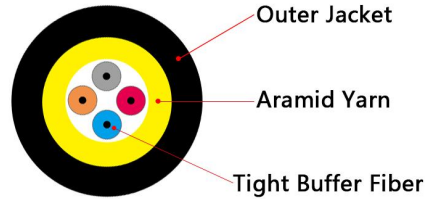

FTTA Waterproof Connector—ODC

SM	G657A1/G657A2
MM	OM1/OM2/OM3/OM4
Cores	DX/4C
OD	5.0mm
Jacket	LSZH/TPU
Color	Black
IL	SM/UPC≤0.75db MM/UPC≤0.75db
RL	SM/UPC≥55db MM/UPC≥35db
Length	Customized
Branch Length	Customized
Connector	ODC-LC ODC-ODC
Armored or Un-armored/Male or Female