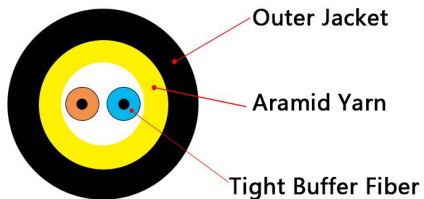

5G Base Station Waterproof Fiber Jumper & Armored Fiber

5G Base Station Waterproof Fiber Jumper & Armored Fiber

FTTA CPRI Outdoor Fiber Patch Cord

SM	G657A1/G657A2
MM	OM1/OM2/OM3/OM4
Cores	SX/DX/4C
OD	7.0mm
Jacket	LSZH
Color	Black
IL	SM/UPC≤0.3db MM/UPC≤0.3db
RL	SM/UPC≥55db MM/UPC≥35db
Length	Customized
Branch Length	Customized
Connector	LC/SC/FC/ST
Armored or Un-armored	

FTTA RRU/BBU Waterproof Connector —NSN

SM	G657A1/G657A2
MM	OM1/OM2/OM3/OM4
Cores	DX
OD	5.0/7.0mm
Jacket	LSZH
Color	Black
IL	SM/UPC≤0.3db MM/UPC≤0.3db
RL	SM/UPC≥55db MM/UPC≥35db
Length	Customized
Branch Length	Customized
Connector	FLS(LC)-LC FLS(LC)-FLS(LC)
Armored or Un-armored	