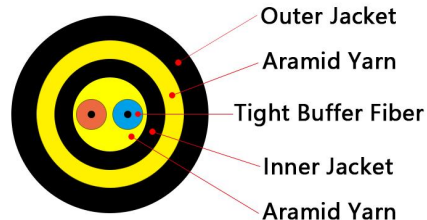

FTTA RRU/BBU Waterproof Connector —NSN

SM	G657A1/G657A2
MM	OM1/OM2/OM3/OM4
Cores	DX
OD	5.0/7.0mm
Jacket	LSZH
Color	Black
IL	SM/UPC≤0.3db MM/UPC≤0.3db
RL	SM/UPC≥55db MM/UPC≥35db
Length	Customized
Branch Length	Customized
Connector	FLS(LC)-LC FLS(LC)-FLS(LC)
Armored or Un-armored