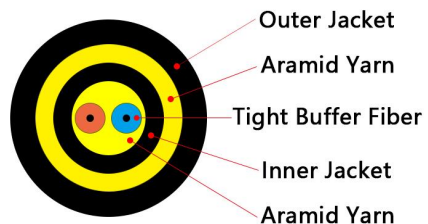

FTTA RRU/BBU Waterproof Connector —NSN

SM	G657A1/G657A2
MM	OM1/OM2/OM3/OM4
Cores	DX
OD	5.0/7.0mm
Jacket	LSZH
Color	Black
IL	SM/UPC≤0.3db MM/UPC≤0.3db
RL	SM/UPC≥55db MM/UPC≥35db
Length	Customized
Branch Length	Customized
Connector	FLS(LC)-LC FLS(LC)-FLS(LC)
Armored or Un-armored	

FTTA RRU/BBU Waterproof Connector —FULLAXS

SM	G657A1/G657A2
MM	OM1/OM2/OM3/OM4
Cores	DX
OD	4.8mm
Jacket	LSZH
Color	Black
IL	SM/UPC≤0.3db MM/UPC≤0.3db
RL	SM/UPC≥55db MM/UPC≥35db
Length	Customized
Branch Length	Customized
Connector	NSN(LC)-LC NSN(LC)-NSN(LC)
Armored or Un-armored	