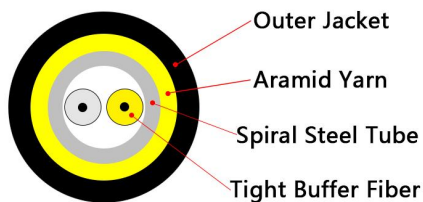

FTTH Waterproof Connector—IPSC

SM	G657A1/G657A2
MM	OM1/OM2/OM3/OM4
Cores	SX
OD	3.0/2.0*3.0/2.0*5.0/5.0/ 4.0*7.0mm
Jacket	LSZH
Color	Yellow/Black
IL	SM/APC≤0.3db
RL	SM/APC≥60db
Length	Customized
Branch Length	Customized
Connector	IPSC-SC IPSC-IPSC

FTTH Waterproof Connector—OptiTAP

SM	G657A1/G657A2
MM	OM1/OM2/OM3/OM4
Cores	SX
OD	3.0/2.0*3.0/2.0*5.0/5.0/ 4.0*7.0mm
Jacket	LSZH
Color	Yellow/Black
IL	SM/APC≤0.3db
RL	SM/APC≥60db
Length	Customized
Branch Length	Customized
Connector	OptiTAP-SC OptiTAP-OptiTAP

Military Tactical Waterproof Connector

SM	G657A1/G657A2
MM	OM1/OM2/OM3/OM4
Cores	DX/4C/6C/8C/12C
OD	3.3/4.5/5.0/5.5/6.0mm
Jacket	TPU
Color	Black
IL	SM/UPC≤0.75db MM/UPC≤0.75db
RL	SM/UPC≥55db MM/UPC≥35db
Length	Customized
Branch Length	Customized
Material	Plastic/Aluminum alloy Male or Female