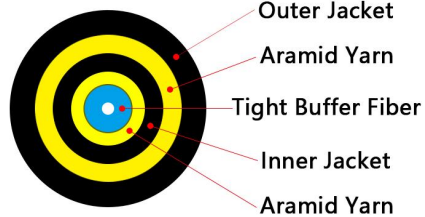

FTTH Waterproof Connector—OptiTAP

SM	G657A1/G657A2
MM	OM1/OM2/OM3/OM4
Cores	SX
OD	3.0/2.0*3.0/2.0*5.0/5.0/ 4.0*7.0mm
Jacket	LSZH
Color	Yellow/Black
IL	SM/APC≤0.3db
RL	SM/APC≥60db
Length	Customized
Branch Length	Customized
Connector	OptiTAP-SC OptiTAP-OptiTAP