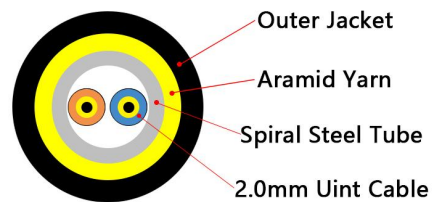

FTTH Waterproof Connector—IPSC

SM	G657A1/G657A2
MM	OM1/OM2/OM3/OM4
Cores	SX
OD	3.0/2.0*3.0/2.0*5.0/5.0/ 4.0*7.0mm
Jacket	LSZH
Color	Yellow/Black
IL	SM/APC≤0.3db
RL	SM/APC≥60db
Length	Customized
Branch Length	Customized
Connector	IPSC-SC IPSC-IPSC

FTTH Waterproof Connector—OptiTAP

SM	G657A1/G657A2
MM	OM1/OM2/OM3/OM4
Cores	SX
OD	3.0/2.0*3.0/2.0*5.0/5.0/ 4.0*7.0mm
Jacket	LSZH
Color	Yellow/Black
IL	SM/APC≤0.3db
RL	SM/APC≥60db
Length	Customized
Branch Length	Customized
Connector	OptiTAP-SC OptiTAP-OptiTAP

Military Tactical Waterproof Connector

SM	G657A1/G657A2
MM	OM1/OM2/OM3/OM4
Cores	DX/4C/6C/8C/12C
OD	3.3/4.5/5.0/5.5/6.0mm
Jacket	TPU
Color	Black
IL	SM/UPC≤0.75db MM/UPC≤0.75db
RL	SM/UPC≥55db MM/UPC≥35db
Length	Customized
Branch Length	Customized
Material	Plastic/Aluminum alloy Male or Female