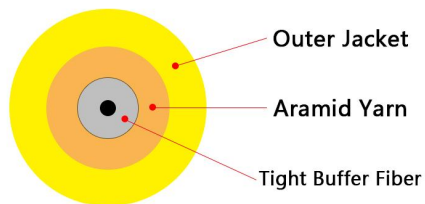

FTTH Waterproof Connector—IPSC

SM	G657A1/G657A2
MM	OM1/OM2/OM3/OM4
Cores	SX
OD	3.0/2.0*3.0/2.0*5.0/5.0/ 4.0*7.0mm
Jacket	LSZH
Color	Yellow/Black
IL	SM/APC≤0.3db
RL	SM/APC≥60db
Length	Customized
Branch Length	Customized
Connector	IPSC-SC IPSC-IPSC