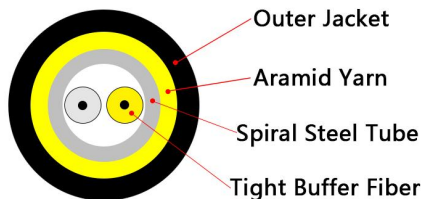

FTTH Waterproof Connector—OptiTAP

SM	G657A1/G657A2
MM	OM1/OM2/OM3/OM4
Cores	SX
OD	3.0/2.0*3.0/2.0*5.0/5.0/ 4.0*7.0mm
Jacket	LSZH
Color	Yellow/Black
IL	SM/APC≤0.3db
RL	SM/APC≥60db
Length	Customized
Branch Length	Customized
Connector	OptiTAP-SC OptiTAP-OptiTAP

Military Tactical Waterproof Connector

SM	G657A1/G657A2
MM	OM1/OM2/OM3/OM4
Cores	DX/4C/6C/8C/12C
OD	3.3/4.5/5.0/5.5/6.0mm
Jacket	TPU
Color	Black
IL	SM/UPC≤0.75db MM/UPC≤0.75db
RL	SM/UPC≥55db MM/UPC≥35db
Length	Customized
Branch Length	Customized
Material	Plastic/Aluminum alloy Male or Female

Outdoor Armored Fiber Patch Cord

Military Tactical Fiber Patch Cord

SM	G657A1/G657A2
MM	OM1/OM2/OM3/OM4
Cores	SX/DX/4C/6C/8C/12C/ 24C
OD	3.0/3.3/4.5/5.0/5.5/6.0/ 6.5/7.0mm
Jacket	TPU
Color	Black
IL	SM/UPC≤0.3db MM/UPC≤0.3db
RL	SM/UPC≥55db MM/UPC≥35db
Length	Customized
Branch Length	Customized
Connector	LC/SC/FC/ST