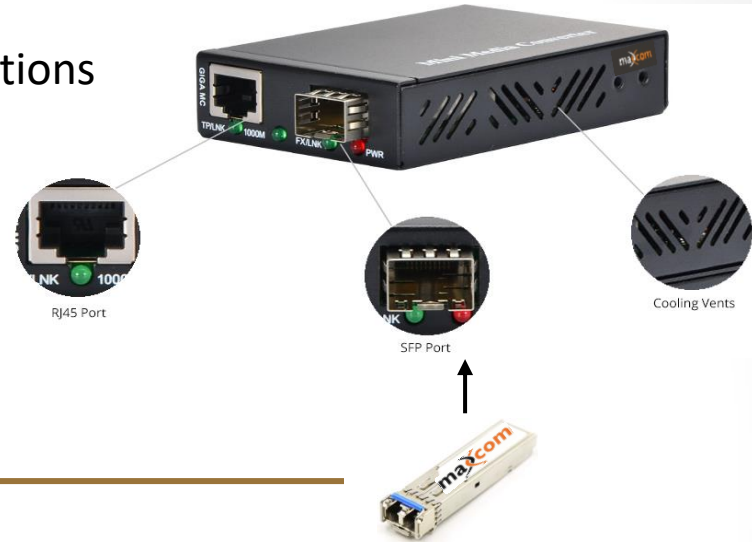

## Maxcom's MX Series Mini Media Converter Solutions

- Plug and Play Simplicity
- Non-Managed - Auto Negotiate
- 10/100/1000Base-T
- RJ-45 to SFP port
- Available 1RU Rack Mount Option
- Variety of Fiber SFP's available:
  - ✓ Single Fiber BiDi
  - ✓ Dual Fiber
  - ✓ Singlemode or Multimode
  - ✓ CWDM and DWDM
  - ✓ Distances up to 120km

## MX-MC-1000S Mini Media Converter

The MX mini media converter provides one RJ45 10/100/1000Base-T connector supporting auto-negotiation, MDI/MDI-X, full-duplex and half-duplex.

The other connector is a 1Gbps SFP slot, suitable for any 1Gbps SFP module.

Using the dip switch the converter can be configured for switched 10/100/1000Base-T mode (buffered) or a transparent 1000Base-T only mode (unbuffered, wire-speed).

## 1U RACK MOUNT, 12 SLOTS, DUAL POWER AC 110VAC, MINI MEDIA CONVERTER CHASSIS

The Media Converter chassis is capable of housing up to 12 mini media converters. You can start with a single media converter, and grow to 12 Media Converters.