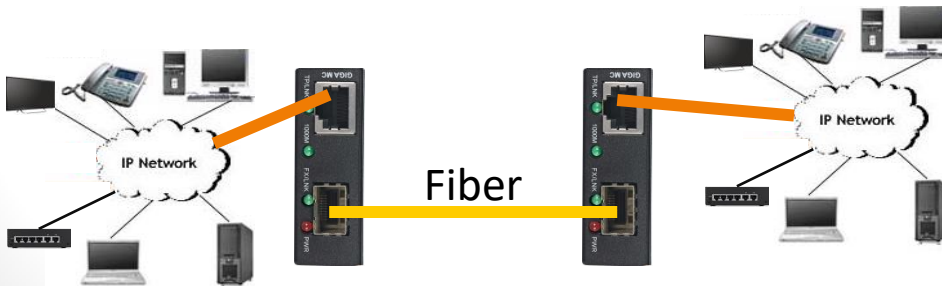

## Maxcom's MX Series Mini Media Converter Solutions

- Plug and Play Simplicity
- Non-Managed - Auto Negotiate
- 10/100/1000Base-T
- RJ-45 to SFP port
- Available 1RU Rack Mount Option
- Variety of Fiber SFP's available:
  - ✓ Single Fiber BiDi
  - ✓ Dual Fiber
  - ✓ Singlemode or Multimode
  - ✓ CWDM and DWDM
  - ✓ Distances up to 120km

## MX-MC-1000S Mini Media Converter

The MX mini media converter provides one RJ45 10/100/1000Base-T connector supporting auto-negotiation, MDI/MDI-X, full-duplex and half-duplex.

The other connector is a 1Gbps SFP slot, suitable for any 1Gbps SFP module.