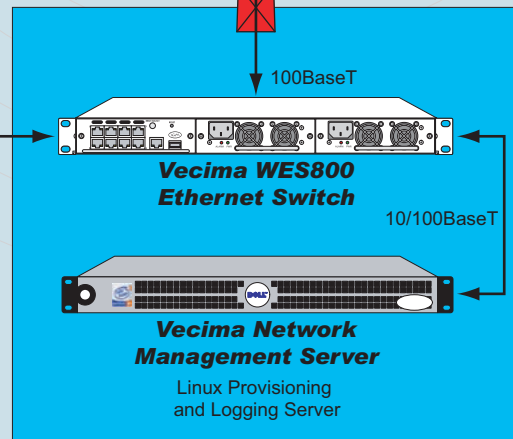

The architecture of the **VistaMAX** (WiMAX / IEEE 802.16-2004) system from Vecima Networks utilizes highly integrated single box base stations (BS) and subscriber stations (SS) as the network elements. Vecima Networks plans multiple configurations of this same basic platform to suit many different frequency allocations around the world from 450 MHz to 6 GHz.

Key characteristics of the system are as follows:

- Up to 22 Mbps using 64QAM in a 7 MHz channel
- Time division duplexing (TDD) for maximum spectral efficiency
- True non line-of-sight performance using OFDM
- Full quality-of-service (QoS) to support real-time services & guaranteed service level agreements
- Vecima Power Connect audible installation assistance to facilitate customer self-install

Automatic base station synchronization

Flexible Subscriber Bandwidth Management
Offer many service package options, tiered

Base Station

VistaMAX Ethernet Switch provides Power over Ethernet for up to eight base stations
Power up to eight VistaMAX base stations from a single 1RU device

VistaMAX Ethernet Switch equipped with SFP ready Gigabit Ethernet interface
SFP ready GbE port accepts all SFP module types for connection to many network configurations

IP Network

Gigabit Ethernet

VistaMAX Base Stations and Subscriber Stations are interchangeable