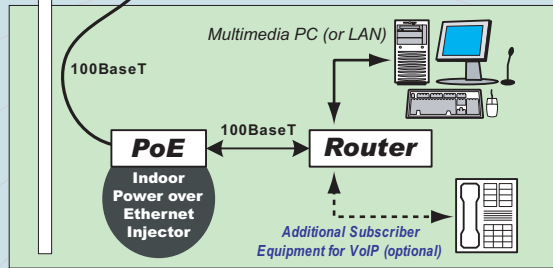

The architecture of the **VistaMAX** (WiMAX / IEEE 802.16-2004) system from Vecima Networks utilizes highly integrated single box base stations (BS) and subscriber stations (SS) as the network elements. Vecima Networks plans multiple configurations of this same basic platform to suit many different frequency allocations around the world from 450 MHz to 6 GHz.

Key characteristics of the system are as follows:

- Up to 22 Mbps using 64QAM in a 7 MHz channel
- Time division duplexing (TDD) for maximum spectral efficiency
- True non line-of-sight performance using OFDM
- Full quality-of-service (QoS) to support real-time services & guaranteed service level agreements
- Vecima Power Connect audible installation assistance to facilitate customer self-install

Vecima Network's proven experience and success:

- has an established wireless Network Operations Center (NOC) and post sales support
- owns and operates a wireless ISP (www.yourlink.ca):
 - provides high-speed internet service to areas beyond the reach of cable
- founded in 1988:
 - continuously achieves remarkable quarter over quarter growth
- wireless/CATV MSO
- thousands of CPE units sold globally with deployments on 5 continents
- 2 manufacturing facilities located in Canada
 - Victoria, BC, and Saskatoon, SK
- over 900 employees and 98,000 sq. ft. of facilities

VistaMAX models to cover 3.5 GHz with other bands planned
Ready for worldwide deployment

Power over Ethernet
Convenient powering of all units

Subscriber Home / Office

Vecima Networks Power Connect
Unique audible alignment beeper to facilitate self-install