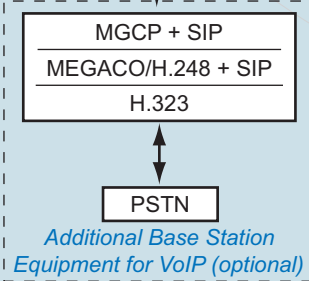

Key characteristics of the system are as follows:

- Up to 22 Mbps using 64QAM in a 7 MHz channel
- Time division duplexing (TDD) for maximum spectral efficiency
- True non line-of-sight performance using OFDM
- Full quality-of-service (QoS) to support real-time services & guaranteed service level agreements
- Vecima Power Connect audible installation assistance to facilitate customer self-install

Automatic base station synchronization

Flexible Subscriber Bandwidth Management
Offer many service package options, tiered

Base Station

VistaMAX Ethernet Switch provides Power over Ethernet for up to eight base stations
Power up to eight VistaMAX base stations from a single 1RU device

VistaMAX Ethernet Switch equipped with SFP ready Gigabit Ethernet interface
SFP ready GbE port accepts all SFP module types for connection to many network configurations

IP Network

Gigabit Ethernet

VistaMAX Base Stations and Subscriber Stations are interchangeable