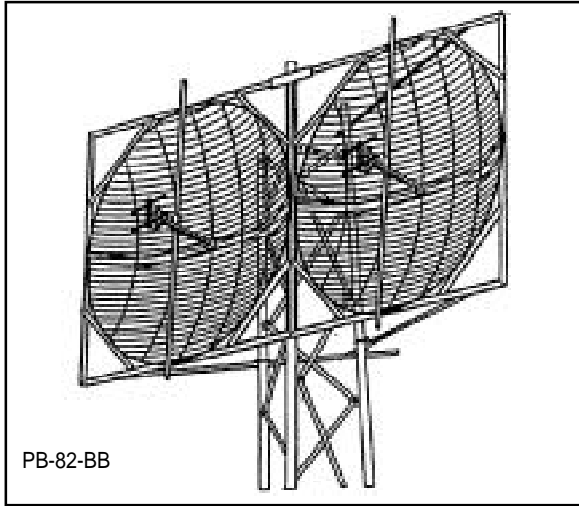

TACO ANTENNAS

UHF PARABOLIC ANTENNAS MODELS:

- ◆ D-1338-BB ◆ PB-61-BB
- ◆ PB-81-BB ◆ PB-82-BB

UHF PARABOLIC

These Broadband UHF parabolic receive antennas cover the entire UHF TV spectrum. Narrow beam and high gain make these antennas ideally suited for minimizing interference from co-channel and multipath signals. The light-weight grid design minimizes wind loading on the tower.

TACO CATV ANTENNAS

UHF PARABOLIC

ELECTRICAL SPECIFICATIONS

SPECIFICATION	D-1338-BB	PB-61-BB	PB-81-BB	PB-82-BB
CHANNEL	14 Thru 83 ALL MODELS			
GAIN (dBi)	13 To 17	15 To 20	19 To 22	21 To 25
IMPEDANCE	75 Ohm ALL MODELS			
VSWR	1.6:1	1.6:1	1.6:1	1.6:1
POLARIZATION	Horiz. ALL MODELS			
H. BEAM WIDTH	>30 deg.	20 deg.	16 deg.	5 deg.
V. BEAM WIDTH	>35 deg.	17 deg.	12 deg.	12 deg.
CONNECTOR	"F" Connector			
PIPE SIZE*	2" To 4" ALL MODELS			

* LARGER SIZES ARE AVAILABLE ON REQUEST
 ** SEE GAIN CURVES NEXT PAGE

TACO CATV ANTENNAS

UHF PARABOLIC

MECHANICAL SPECIFICATIONS

MODEL	D-1338-BB	PB-61-BB	PB-81-BB	PB-82-BB
DIAMETER	4 Ft.	6 Ft.	8 Ft.	Dual 8 Ft.
WEIGHT (Lbs.)	25	70	100	155
THRUST (FT-Lbs.)				
NO ICE	49	187	389	738
1/4" ICE	205	402	805	1530