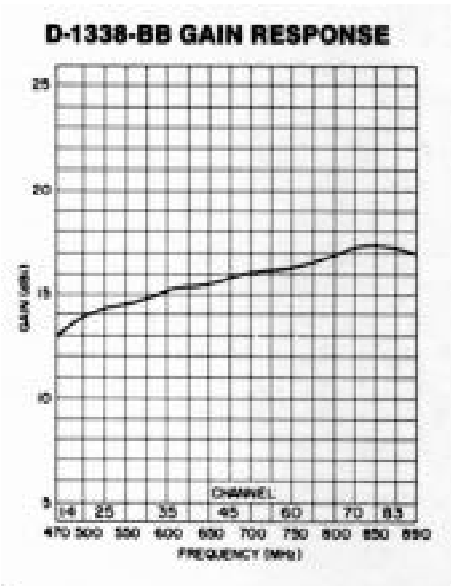

TACO ANTENNAS

UHF PARABOLIC ANTENNAS MODELS:

- ◆ D-1338-BB ◆ PB-61-BB
- ◆ PB-81-BB ◆ PB-82-BB

UHF PARABOLIC

These Broadband UHF parabolic receive antennas cover the entire UHF TV spectrum. Narrow beam and high gain make these antennas ideally suited for minimizing interference from co-channel and multipath signals. The light-weight grid design minimizes wind loading on the tower.

TACO CATV ANTENNAS

UHF PARABOLIC

ELECTRICAL SPECIFICATIONS

SPECIFICATION	D-1338-BB	PB-61-BB	PB-81-BB	PB-82-BB
CHANNEL	14 Thru 83 ALL MODELS			
GAIN (dBi)	13 To 17	15 To 20	19 To 22	21 To 25
IMPEDANCE	75 Ohm ALL MODELS			
VSWR	1.6:1	1.6:1	1.6:1	1.6:1
POLARIZATION	Horiz. ALL MODELS			
H. BEAM WIDTH	>30 deg.	20 deg.	16 deg.	5 deg.
V. BEAM WIDTH	>35 deg.	17 deg.	12 deg.	12 deg.
CONNECTOR	"F" Connector			
PIPE SIZE*	2" To 4" ALL MODELS			

* LARGER SIZES ARE AVAILABLE ON REQUEST
 ** SEE GAIN CURVES NEXT PAGE

TACO CATV ANTENNAS

UHF PARABOLIC

MECHANICAL SPECIFICATIONS

MODEL	D-1338-BB	PB-61-BB	PB-81-BB	PB-82-BB
DIAMETER	4 Ft.	6 Ft.	8 Ft.	Dual 8 Ft.
WEIGHT (Lbs.)	25	70	100	155
THRUST (FT-Lbs.)				
NO ICE	49	187	389	738
1/4" ICE	205	402	805	1530