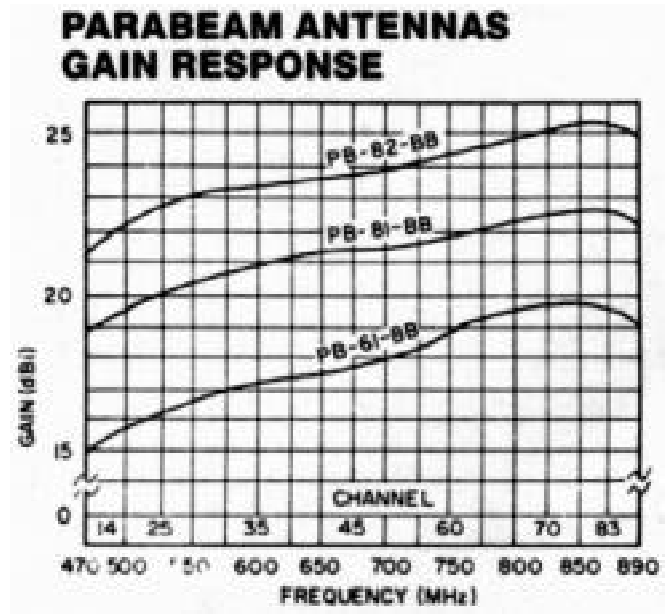

TACO ANTENNAS

UHF PARABOLIC ANTENNAS MODELS:

- ◆ D-1338-BB ◆ PB-61-BB
- ◆ PB-81-BB ◆ PB-82-BB

UHF PARABOLIC

These Broadband UHF parabolic receive antennas cover the entire UHF TV spectrum. Narrow beam and high gain make these antennas ideally suited for minimizing interference from co-channel and multipath signals. The light-weight grid design minimizes wind loading on the tower.

TACO CATV ANTENNAS

UHF PARABOLIC

ELECTRICAL SPECIFICATIONS

SPECIFICATION	D-1338-BB	PB-61-BB	PB-81-BB	PB-82-BB
CHANNEL	14 Thru 83 ALL MODELS			
GAIN (dBi)	13 To 17	15 To 20	19 To 22	21 To 25
IMPEDANCE	75 Ohm ALL MODELS			
VSWR	1.6:1	1.6:1	1.6:1	1.6:1
POLARIZATION	Horiz. ALL MODELS			
H. BEAM WIDTH	>30 deg.	20 deg.	16 deg.	5 deg.
V. BEAM WIDTH	>35 deg.	17 deg.	12 deg.	12 deg.
CONNECTOR	"F" Connector			
PIPE SIZE*	2" To 4" ALL MODELS			

* LARGER SIZES ARE AVAILABLE ON REQUEST
 ** SEE GAIN CURVES NEXT PAGE

TACO CATV ANTENNAS

UHF PARABOLIC

MECHANICAL SPECIFICATIONS

MODEL	D-1338-BB	PB-61-BB	PB-81-BB	PB-82-BB
DIAMETER	4 Ft.	6 Ft.	8 Ft.	Dual 8 Ft.
WEIGHT (Lbs.)	25	70	100	155
THRUST (FT-Lbs.)				
NO ICE	49	187	389	738
1/4" ICE	205	402	805	1530