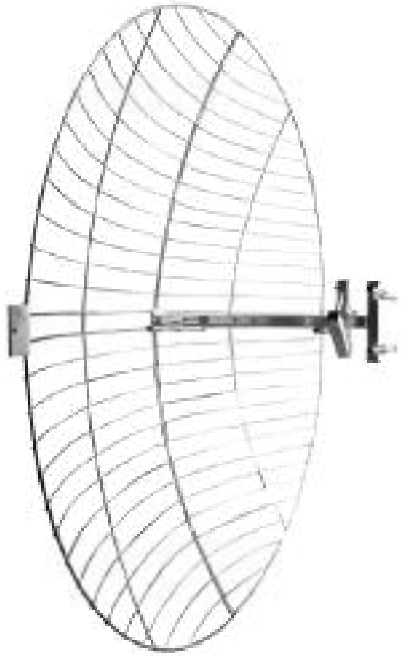

TACO ANTENNAS

UHF PARABOLIC ANTENNAS MODELS:

- ◆ D-1338-BB ◆ PB-61-BB
- ◆ PB-81-BB ◆ PB-82-BB

UHF PARABOLIC

These Broadband UHF parabolic receive antennas cover the entire UHF TV spectrum. Narrow beam and high gain make these antennas ideally suited for minimizing interference from co-channel and multipath signals. The light-weight grid design minimizes wind loading on the tower.

TACO CATV ANTENNAS

UHF PARABOLIC

ELECTRICAL SPECIFICATIONS

SPECIFICATION	D-1338-BB	PB-61-BB	PB-81-BB	PB-82-BB
CHANNEL	14 Thru 83 ALL MODELS			
GAIN (dBi)	13 To 17	15 To 20	19 To 22	21 To 25
IMPEDANCE	75 Ohm ALL MODELS			
VSWR	1.6:1	1.6:1	1.6:1	1.6:1
POLARIZATION	Horiz. ALL MODELS			
H. BEAM WIDTH	>30 deg.	20 deg.	16 deg.	5 deg.
V. BEAM WIDTH	>35 deg.	17 deg.	12 deg.	12 deg.
CONNECTOR	"F" Connector			
PIPE SIZE*	2" To 4" ALL MODELS			

* LARGER SIZES ARE AVAILABLE ON REQUEST
 ** SEE GAIN CURVES NEXT PAGE

TACO CATV ANTENNAS

UHF PARABOLIC

MECHANICAL SPECIFICATIONS

MODEL	D-1338-BB	PB-61-BB	PB-81-BB	PB-82-BB
DIAMETER	4 Ft.	6 Ft.	8 Ft.	Dual 8 Ft.
WEIGHT (Lbs.)	25	70	100	155
THRUST (FT-Lbs.)				
NO ICE	49	187	389	738
1/4" ICE	205	402	805	1530