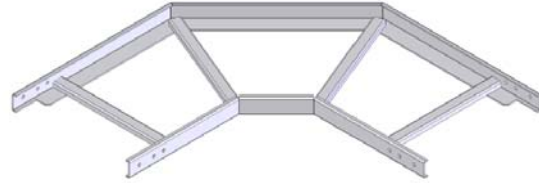

CLS-HBL
Horizontal Bend Ladder

CLS-AVBL
Advanced Vertical Bend Ladder

CLS-LAD-12-04/-06/-08/-10
Cable Ladder (Straight)

Distributed By:

1-800-883-8839
www.go2mhz.com

CLS-ESH
End Splice Hardware
(Sold as a pair)

CLS-AES
Adjustable End Splice
(Sold as a pair)

CLS-ATS
Adjustable Tee Splice
(Sold as a pair)

CLS-HTS
Horizontal Tee Splice
(Sold as a pair)

CLS-45HTS
45 Deg Horizontal Tee Splice
(Sold as a pair)

Distributed By:

1-800-883-8839
www.go2mhz.com

CLS-LWC
Ladder Wall Clamp
(Sold as a pair)

CLS-LES
Ladder End Support
(Sold as a pair)

CLS-LCS
Ladder Center Support

CLS-LWS
Ladder Wall Support
(Includes 'J' Bolts)

CLS-TWS
Triangle Wall Support
(Includes 'J' Bolts)