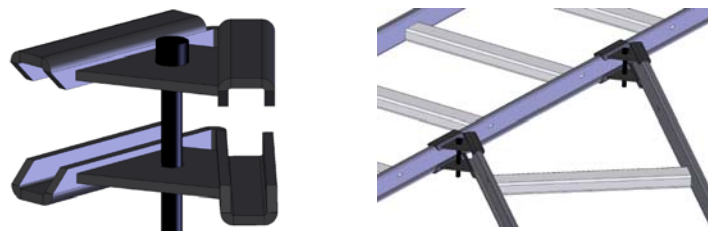

CLS-HBL
Horizontal Bend Ladder

CLS-AVBL
Advanced Vertical Bend Ladder

CLS-LAD-12-04/-06/-08/-10
Cable Ladder (Straight)

Distributed By:

1-800-883-8839
www.go2mhz.com

CLS-ESH
End Splice Hardware
(Sold as a pair)

CLS-AES
Adjustable End Splice
(Sold as a pair)

CLS-ATS
Adjustable Tee Splice
(Sold as a pair)

CLS-HTS
Horizontal Tee Splice
(Sold as a pair)

CLS-45HTS
45 Deg Horizontal Tee Splice
(Sold as a pair)

Distributed By:

1-800-883-8839
www.go2mhz.com

CLS-LWC
Ladder Wall Clamp
(Sold as a pair)

CLS-LES
Ladder End Support
(Sold as a pair)

CLS-LCS
Ladder Center Support

CLS-LWS
Ladder Wall Support
(Includes 'J' Bolts)

CLS-TWS
Triangle Wall Support
(Includes 'J' Bolts)

Distributed By:

1-800-883-8839
www.go2mhz.com

CLS-LHS
Ladder Hanger Support
w/o 5/8 threaded rod/HW
(Sold as a pair)

CLS-LSS
Ladder Standoff Support
w/ 5/8 threaded rod/HW & Strut
(Sold as a pair)

CLS-SFC
Standard Framing Clip
w/o 5/8 threaded rod/HW
(Sold as a pair)