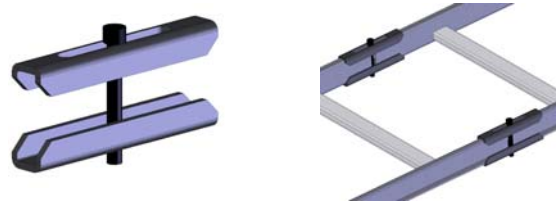

CLS-HBL
Horizontal Bend Ladder

CLS-AVBL
Advanced Vertical Bend Ladder

CLS-LAD-12-04/-06/-08/-10
Cable Ladder (Straight)

Distributed By:

1-800-883-8839
www.go2mhz.com

CLS-ESH
End Splice Hardware
(Sold as a pair)

CLS-AES
Adjustable End Splice
(Sold as a pair)

CLS-ATS
Adjustable Tee Splice
(Sold as a pair)

CLS-HTS
Horizontal Tee Splice
(Sold as a pair)

CLS-45HTS
45 Deg Horizontal Tee Splice
(Sold as a pair)

Distributed By:

1-800-883-8839
www.go2mhz.com

CLS-LWC
Ladder Wall Clamp
(Sold as a pair)

CLS-LES
Ladder End Support
(Sold as a pair)

CLS-LCS
Ladder Center Support

CLS-LWS
Ladder Wall Support
(Includes 'J' Bolts)

CLS-TWS
Triangle Wall Support
(Includes 'J' Bolts)

Distributed By:

1-800-883-8839
www.go2mhz.com

CLS-LHS
Ladder Hanger Support
w/o 5/8 threaded rod/HW
(Sold as a pair)

CLS-LSS
Ladder Standoff Support
w/ 5/8 threaded rod/HW & Strut
(Sold as a pair)

CLS-SFC
Standard Framing Clip
w/o 5/8 threaded rod/HW
(Sold as a pair)