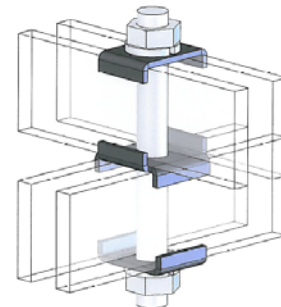

1-800-883-8839
www.go2mhz.com

CLS-LWC
Ladder Wall Clamp
(Sold as a pair)

CLS-LES
Ladder End Support
(Sold as a pair)

CLS-LCS
Ladder Center Support

CLS-LWS
Ladder Wall Support
(Includes 'J' Bolts)

CLS-TWS
Triangle Wall Support
(Includes 'J' Bolts)

Distributed By:

1-800-883-8839
www.go2mhz.com

CLS-LHS
Ladder Hanger Support
w/o 5/8 threaded rod/HW
(Sold as a pair)

CLS-LSS
Ladder Standoff Support
w/ 5/8 threaded rod/HW & Strut
(Sold as a pair)

CLS-SFC
Standard Framing Clip
w/o 5/8 threaded rod/HW
(Sold as a pair)

CLS-CFC
Crossover Framing Clip
w/o 5/8 threaded rod/HW

CLS-JCK
"J" Clip Kit
Includes CLS-SFC (1X)
w/ 5/8 HW

Distributed By:

1-800-883-8839
www.go2mhz.com

CLS-SCK
Spanner Clip Kit
Includes CLS-SFC (1X)
w/ 5/8 HW