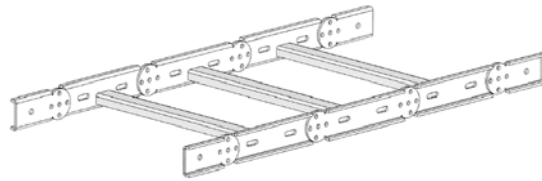

CLS-HBL
Horizontal Bend Ladder

CLS-AVBL
Advanced Vertical Bend Ladder

CLS-LAD-12-04/-06/-08/-10
Cable Ladder (Straight)

Distributed By:

1-800-883-8839
www.go2mhz.com

CLS-ESH
End Splice Hardware
(Sold as a pair)

CLS-AES
Adjustable End Splice
(Sold as a pair)

CLS-ATS
Adjustable Tee Splice
(Sold as a pair)

CLS-HTS
Horizontal Tee Splice
(Sold as a pair)

CLS-45HTS
45 Deg Horizontal Tee Splice
(Sold as a pair)

Distributed By:

1-800-883-8839
www.go2mhz.com

CLS-LWC
Ladder Wall Clamp
(Sold as a pair)

CLS-LES
Ladder End Support
(Sold as a pair)

CLS-LCS
Ladder Center Support

CLS-LWS
Ladder Wall Support
(Includes 'J' Bolts)

CLS-TWS
Triangle Wall Support
(Includes 'J' Bolts)

Distributed By:

1-800-883-8839
www.go2mhz.com

CLS-LHS
Ladder Hanger Support
w/o 5/8 threaded rod/HW
(Sold as a pair)

CLS-LSS
Ladder Standoff Support
w/ 5/8 threaded rod/HW & Strut
(Sold as a pair)

CLS-SFC
Standard Framing Clip
w/o 5/8 threaded rod/HW
(Sold as a pair)