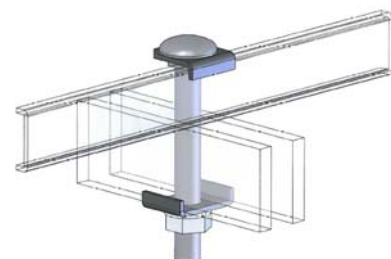

1-800-883-8839
www.go2mhz.com

CLS-LWC
Ladder Wall Clamp
(Sold as a pair)

CLS-LES
Ladder End Support
(Sold as a pair)

CLS-LCS
Ladder Center Support

CLS-LWS
Ladder Wall Support
(Includes 'J' Bolts)

CLS-TWS
Triangle Wall Support
(Includes 'J' Bolts)

Distributed By:

1-800-883-8839
www.go2mhz.com

CLS-LHS
Ladder Hanger Support
w/o 5/8 threaded rod/HW
(Sold as a pair)

CLS-LSS
Ladder Standoff Support
w/ 5/8 threaded rod/HW & Strut
(Sold as a pair)

CLS-SFC
Standard Framing Clip
w/o 5/8 threaded rod/HW
(Sold as a pair)

CLS-CFC
Crossover Framing Clip
w/o 5/8 threaded rod/HW

CLS-JCK
"J" Clip Kit
Includes CLS-SFC (1X)
w/ 5/8 HW

Distributed By:

1-800-883-8839
www.go2mhz.com

CLS-SCK
Spanner Clip Kit
Includes CLS-SFC (1X)
w/ 5/8 HW