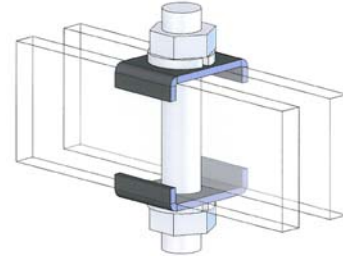

1-800-883-8839
www.go2mhz.com

CLS-LWC
Ladder Wall Clamp
(Sold as a pair)

CLS-LES
Ladder End Support
(Sold as a pair)

CLS-LCS
Ladder Center Support

CLS-LWS
Ladder Wall Support
(Includes 'J' Bolts)

CLS-TWS
Triangle Wall Support
(Includes 'J' Bolts)

Distributed By:

1-800-883-8839
www.go2mhz.com

CLS-LHS
Ladder Hanger Support
w/o 5/8 threaded rod/HW
(Sold as a pair)

CLS-LSS
Ladder Standoff Support
w/ 5/8 threaded rod/HW & Strut
(Sold as a pair)

CLS-SFC
Standard Framing Clip
w/o 5/8 threaded rod/HW
(Sold as a pair)

CLS-CFC
Crossover Framing Clip
w/o 5/8 threaded rod/HW

CLS-JCK
"J" Clip Kit
Includes CLS-SFC (1X)
w/ 5/8 HW

Distributed By:

1-800-883-8839
www.go2mhz.com

CLS-SCK
Spanner Clip Kit
Includes CLS-SFC (1X)
w/ 5/8 HW