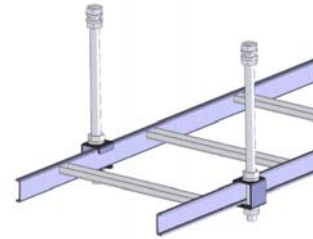

CLS-HBL
Horizontal Bend Ladder

CLS-AVBL
Advanced Vertical Bend Ladder

CLS-LAD-12-04/-06/-08/-10
Cable Ladder (Straight)

Distributed By:

1-800-883-8839
www.go2mhz.com

CLS-ESH
End Splice Hardware
(Sold as a pair)

CLS-AES
Adjustable End Splice
(Sold as a pair)

CLS-ATS
Adjustable Tee Splice
(Sold as a pair)

CLS-HTS
Horizontal Tee Splice
(Sold as a pair)

CLS-45HTS
45 Deg Horizontal Tee Splice
(Sold as a pair)

Distributed By:

1-800-883-8839
www.go2mhz.com

CLS-LWC
Ladder Wall Clamp
(Sold as a pair)

CLS-LES
Ladder End Support
(Sold as a pair)

CLS-LCS
Ladder Center Support

CLS-LWS
Ladder Wall Support
(Includes 'J' Bolts)

CLS-TWS
Triangle Wall Support
(Includes 'J' Bolts)

Distributed By:

1-800-883-8839
www.go2mhz.com

CLS-LHS
Ladder Hanger Support
w/o 5/8 threaded rod/HW
(Sold as a pair)

CLS-LSS
Ladder Standoff Support
w/ 5/8 threaded rod/HW & Strut
(Sold as a pair)

CLS-SFC
Standard Framing Clip
w/o 5/8 threaded rod/HW
(Sold as a pair)