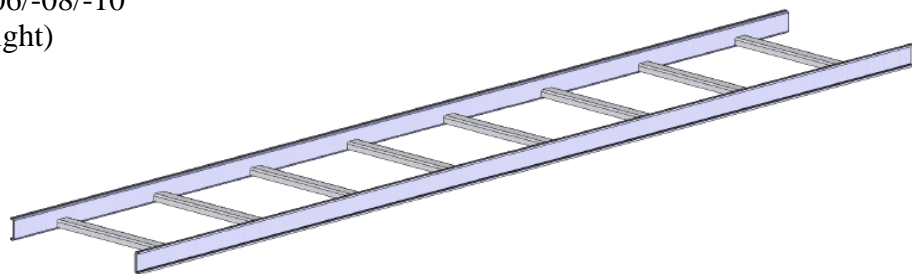

CLS-HBL
Horizontal Bend Ladder

CLS-AVBL
Advanced Vertical Bend Ladder

CLS-LAD-12-04/-06/-08/-10
Cable Ladder (Straight)

Distributed By:

1-800-883-8839
www.go2mhz.com

CLS-ESH
End Splice Hardware
(Sold as a pair)

CLS-AES
Adjustable End Splice
(Sold as a pair)

CLS-ATS
Adjustable Tee Splice
(Sold as a pair)

CLS-HTS
Horizontal Tee Splice
(Sold as a pair)

CLS-45HTS
45 Deg Horizontal Tee Splice
(Sold as a pair)

Distributed By:

1-800-883-8839
www.go2mhz.com

CLS-LWC
Ladder Wall Clamp
(Sold as a pair)

CLS-LES
Ladder End Support
(Sold as a pair)

CLS-LCS
Ladder Center Support

CLS-LWS
Ladder Wall Support
(Includes 'J' Bolts)

CLS-TWS
Triangle Wall Support
(Includes 'J' Bolts)