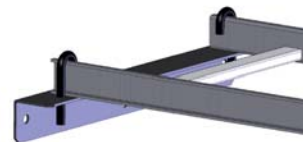

CLS-AES
Adjustable End Splice
(Sold as a pair)

CLS-ATS
Adjustable Tee Splice
(Sold as a pair)

CLS-HTS
Horizontal Tee Splice
(Sold as a pair)

CLS-45HTS
45 Deg Horizontal Tee Splice
(Sold as a pair)

Distributed By:

1-800-883-8839
www.go2mhz.com

CLS-LWC
Ladder Wall Clamp
(Sold as a pair)

CLS-LES
Ladder End Support
(Sold as a pair)

CLS-LCS
Ladder Center Support

CLS-LWS
Ladder Wall Support
(Includes 'J' Bolts)

CLS-TWS
Triangle Wall Support
(Includes 'J' Bolts)

Distributed By:

1-800-883-8839
www.go2mhz.com

CLS-LHS
Ladder Hanger Support
w/o 5/8 threaded rod/HW
(Sold as a pair)

CLS-LSS
Ladder Standoff Support
w/ 5/8 threaded rod/HW & Strut
(Sold as a pair)

CLS-SFC
Standard Framing Clip
w/o 5/8 threaded rod/HW
(Sold as a pair)