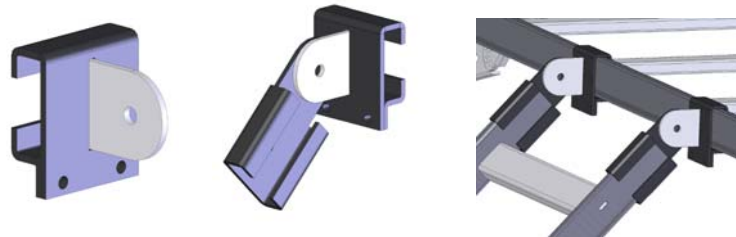

CLS-HBL
Horizontal Bend Ladder

CLS-AVBL
Advanced Vertical Bend Ladder

CLS-LAD-12-04/-06/-08/-10
Cable Ladder (Straight)

Distributed By:

1-800-883-8839
www.go2mhz.com

CLS-ESH
End Splice Hardware
(Sold as a pair)

CLS-AES
Adjustable End Splice
(Sold as a pair)

CLS-ATS
Adjustable Tee Splice
(Sold as a pair)

CLS-HTS
Horizontal Tee Splice
(Sold as a pair)

CLS-45HTS
45 Deg Horizontal Tee Splice
(Sold as a pair)

Distributed By:

1-800-883-8839
www.go2mhz.com

CLS-LWC
Ladder Wall Clamp
(Sold as a pair)

CLS-LES
Ladder End Support
(Sold as a pair)

CLS-LCS
Ladder Center Support

CLS-LWS
Ladder Wall Support
(Includes 'J' Bolts)

CLS-TWS
Triangle Wall Support
(Includes 'J' Bolts)

Distributed By:

1-800-883-8839
www.go2mhz.com

CLS-LHS
Ladder Hanger Support
w/o 5/8 threaded rod/HW
(Sold as a pair)

CLS-LSS
Ladder Standoff Support
w/ 5/8 threaded rod/HW & Strut
(Sold as a pair)

CLS-SFC
Standard Framing Clip
w/o 5/8 threaded rod/HW
(Sold as a pair)