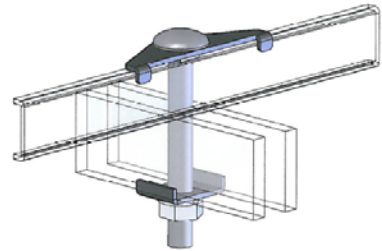

1-800-883-8839
www.go2mhz.com

CLS-LWC
Ladder Wall Clamp
(Sold as a pair)

CLS-LES
Ladder End Support
(Sold as a pair)

CLS-LCS
Ladder Center Support

CLS-LWS
Ladder Wall Support
(Includes 'J' Bolts)

CLS-TWS
Triangle Wall Support
(Includes 'J' Bolts)

Distributed By:

1-800-883-8839
www.go2mhz.com

CLS-LHS
Ladder Hanger Support
w/o 5/8 threaded rod/HW
(Sold as a pair)

CLS-LSS
Ladder Standoff Support
w/ 5/8 threaded rod/HW & Strut
(Sold as a pair)

CLS-SFC
Standard Framing Clip
w/o 5/8 threaded rod/HW
(Sold as a pair)

CLS-CFC
Crossover Framing Clip
w/o 5/8 threaded rod/HW

CLS-JCK
"J" Clip Kit
Includes CLS-SFC (1X)
w/ 5/8 HW

Distributed By:

1-800-883-8839
www.go2mhz.com

CLS-SCK
Spanner Clip Kit
Includes CLS-SFC (1X)
w/ 5/8 HW