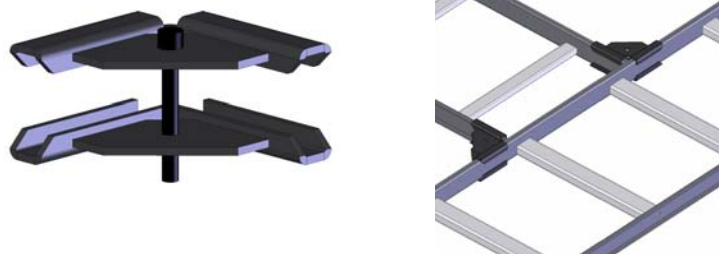

CLS-HBL
Horizontal Bend Ladder

CLS-AVBL
Advanced Vertical Bend Ladder

CLS-LAD-12-04/-06/-08/-10
Cable Ladder (Straight)

Distributed By:

1-800-883-8839
www.go2mhz.com

CLS-ESH
End Splice Hardware
(Sold as a pair)

CLS-AES
Adjustable End Splice
(Sold as a pair)

CLS-ATS
Adjustable Tee Splice
(Sold as a pair)

CLS-HTS
Horizontal Tee Splice
(Sold as a pair)

CLS-45HTS
45 Deg Horizontal Tee Splice
(Sold as a pair)

Distributed By:

1-800-883-8839
www.go2mhz.com

CLS-LWC
Ladder Wall Clamp
(Sold as a pair)

CLS-LES
Ladder End Support
(Sold as a pair)

CLS-LCS
Ladder Center Support

CLS-LWS
Ladder Wall Support
(Includes 'J' Bolts)

CLS-TWS
Triangle Wall Support
(Includes 'J' Bolts)

Distributed By:

1-800-883-8839
www.go2mhz.com

CLS-LHS
Ladder Hanger Support
w/o 5/8 threaded rod/HW
(Sold as a pair)

CLS-LSS
Ladder Standoff Support
w/ 5/8 threaded rod/HW & Strut
(Sold as a pair)

CLS-SFC
Standard Framing Clip
w/o 5/8 threaded rod/HW
(Sold as a pair)