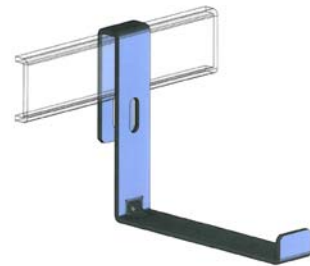

CLS-PCS
Power Cable Support
w/ 1/4-20 Bolt/HW