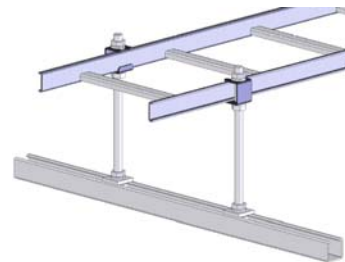

CLS-AES
Adjustable End Splice
(Sold as a pair)

CLS-ATS
Adjustable Tee Splice
(Sold as a pair)

CLS-HTS
Horizontal Tee Splice
(Sold as a pair)

CLS-45HTS
45 Deg Horizontal Tee Splice
(Sold as a pair)

Distributed By:

1-800-883-8839
www.go2mhz.com

CLS-LWC
Ladder Wall Clamp
(Sold as a pair)

CLS-LES
Ladder End Support
(Sold as a pair)

CLS-LCS
Ladder Center Support

CLS-LWS
Ladder Wall Support
(Includes 'J' Bolts)

CLS-TWS
Triangle Wall Support
(Includes 'J' Bolts)

Distributed By:

1-800-883-8839
www.go2mhz.com

CLS-LHS
Ladder Hanger Support
w/o 5/8 threaded rod/HW
(Sold as a pair)

CLS-LSS
Ladder Standoff Support
w/ 5/8 threaded rod/HW & Strut
(Sold as a pair)

CLS-SFC
Standard Framing Clip
w/o 5/8 threaded rod/HW
(Sold as a pair)

CLS-CFC
Crossover Framing Clip
w/o 5/8 threaded rod/HW

CLS-JCK
"J" Clip Kit
Includes CLS-SFC (1X)
w/ 5/8 HW

Distributed By:

1-800-883-8839
www.go2mhz.com

CLS-SCK
Spanner Clip Kit
Includes CLS-SFC (1X)
w/ 5/8 HW